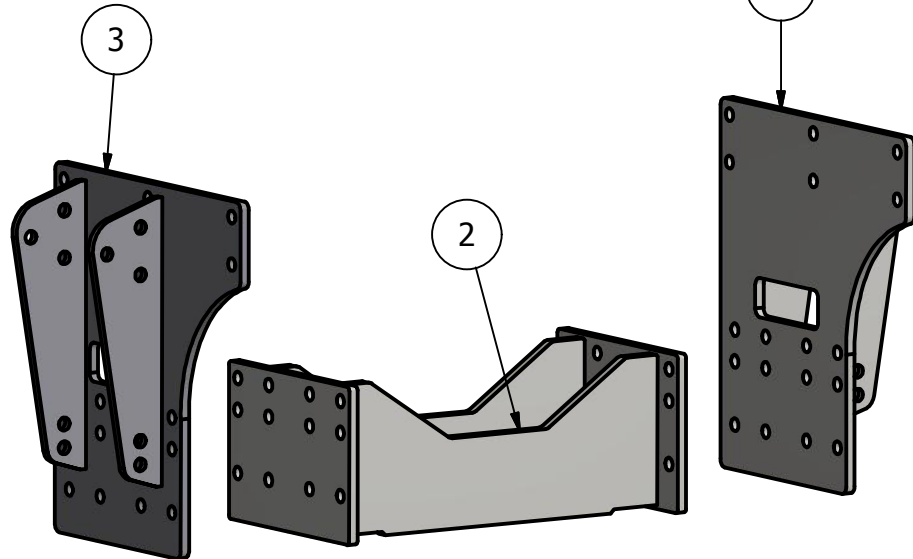

# Side Mount Conv. Buhler Versatile (Genesis)

## 2145,2160

CONV ID: NHB-GEN-9310-SMS-CONV

Bolt List		
QTY	Description	Placement
12	3/4 x 5 Bolts	Side Plate to Tractor
24	3/4 x 2 1/2 Bolts	Side Plates to Undertruss
36	3/4 in Lock Washers	
36	3/4 in Nuts	

PARTS LIST			
ITEM	QTY	PART NUMBER	DESCRIPTION
1	1	40-1401L	NH HC Side Plate L
2	1	40-1201	Genesis Under Truss
3	1	40-1401R	NH HC Side Plate R

**Price List**  
**\$1512.00**

Limitations may apply.  
Please consult API Sales at  
800-288-1117.