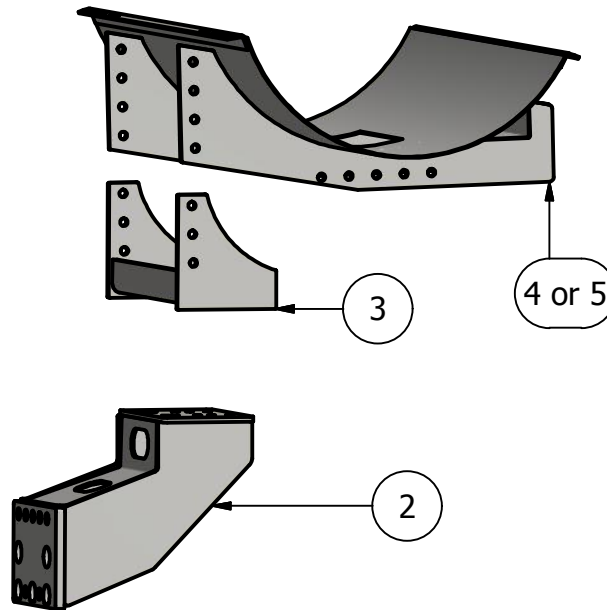

Side Mount CAT Challenger

35,45,55

PARTS LIST			
ITEM	QTY	PART NUMBER	DESCRIPTION
1	1	30-1600R	Cat HC 35-55 Outside Mtg. Bracket R
2	1	30-1600L	Cat HC 35-55 Outside Mtg. Bracket L
3	2	20-1800	Saddle Conv.
4	2	20-1011	300 Saddle
5	2	20-1013	400 Saddle

Price List
 300 gal w/Tanks \$3970.00
 400 gal w/Tanks \$4545.00

Limitations may apply. Please
 consult API Sales at
 800-288-1117.

Bolt List		
QTY	Description	Placement
14	24 mm x 200 mm Bolts	Tank Bracket to Hard Bar end
14	24 mm Hardened Flatwashers	
8	3/4" x 2 1/2" Bolts	Tractor Bracket to Conversion
12	3/4" x 2 1/2" Bolts	Conversion to Saddle
20	3/4" Lockwashers	
20	3/4" Nuts	
4	Nylon Straps	Tank to Saddle

300 ID: AMC-3555-9598-OT-300R
 400 ID: AMC-3555-9598-OT-400R