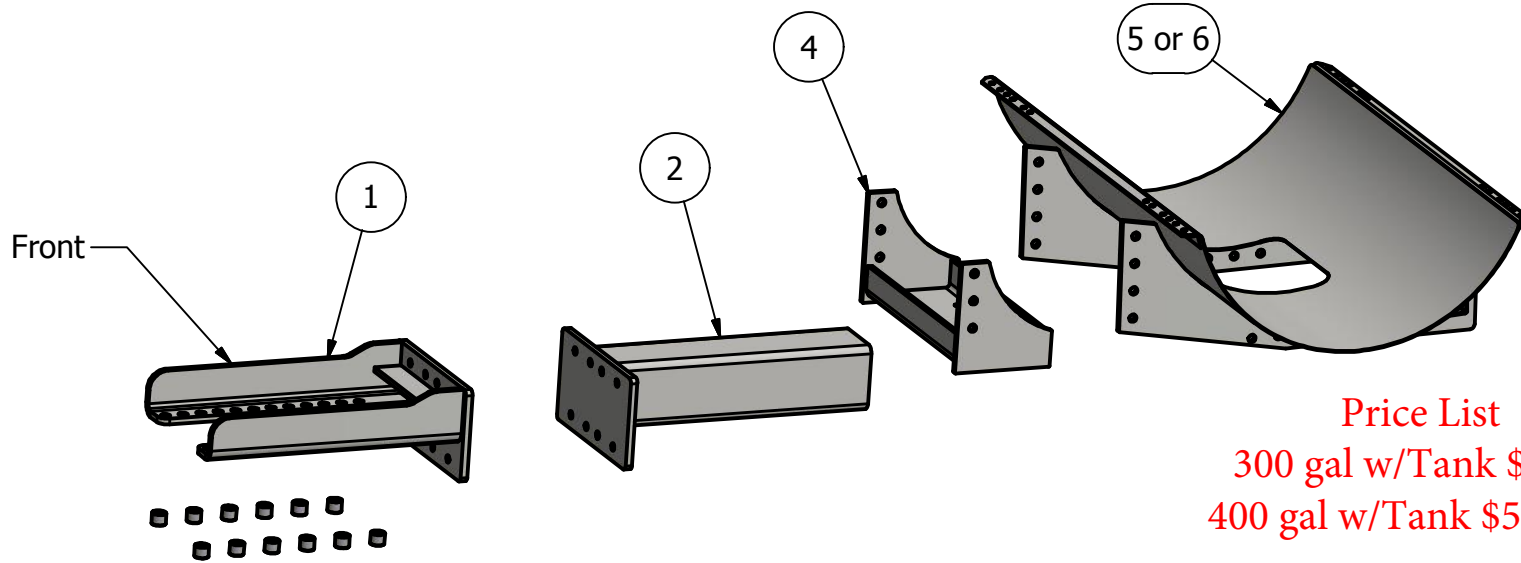

Side Mount John Deere

8100T,8200T,8300T,8400T
8110T,8210T,8310T,8410T
8120T,8220T,8320T,8420T,8520T

PARTS LIST

ITEM	QTY	PART NUMBER	DESCRIPTION
1	2	10-1602	JD 8000T Side Mount Bracket
2	1	10-1028L	JD 8000T Left side Tube
3	1	10-1028R	JD 8000T Right side Tube
4	2	10-1800	Saddle Conv.
5	2	10-1011	300 Saddle
6	2	10-1013	400 Saddle

Price List
300 gal w/Tank \$4500
400 gal w/Tank \$5100.00

Bolt List

QTY	Description	Placement
24	3/4 x 5-1/2" Bolts	Brackets to Hardbar on tractor
16	3/4 x 2 1/2 Bolts	Tubes to Brackets
12	3/4 x 2 1/2 Bolts	Conversion to Saddle
4	3/4 x 7 x 9 U-bolts	Conv. to Tube
36	3/4" Lockwashers	
60	3/4" Nuts	
24	20 mm Hardened Flatwashers	Brackets to Tractor
24	1 1/2 OD x 1 IN Bushing x 3/4	Spacer between bracket & Hardbar
4	Nylon Straps	Tank to Saddle

Limitations may apply. Please consult API Sales at 800-288-1117.

300 ID: JD-8TRT-9709-SMS-300R
400 ID: JD-8TRT-9709-SMS-400R