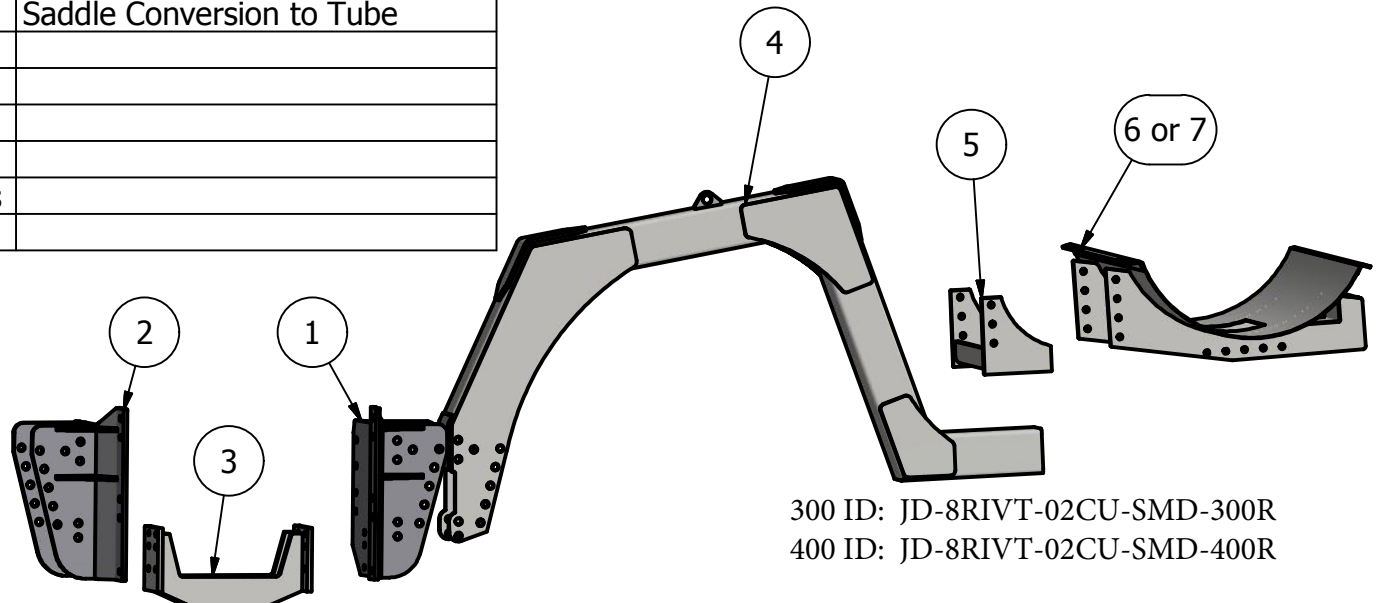

300 ID: JD-8RIVT-02CU-SMD-300R

400 ID: JD-8RIVT-02CU-SMD-400R