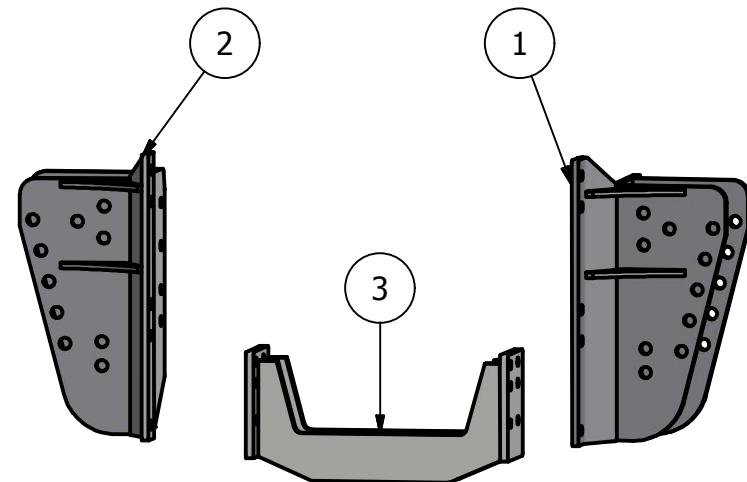

Side Mount Conversion Duals

John Deere with IVT Transmission
2006-2013:

8130, 8230, 8330, 8430, 8530
8225R, 8245R, 8270R, 8295R,
8320R, 8345R, 8235R, 8260R,
8285R, 8310R, 8335R, 8360R

2014-Current:

8245R, 8270R, 8295R,
8320R, 8345R, 8370R

PARTS LIST

ITEM	QTY	PART NUMBER	DESCRIPTION
1	1	10-1522 L IVT*	JD 8R IVT Dual Side Plate 2014 LH
2	1	10-1522 R IVT*	JD 8R IVT Dual Side Plate 2014 RH
3	1	10-1202IVT	JD 8030 IVT Undertruss

Price List
$1512.00

Limitations may apply. Please
consult API Sales at
800-288-1117.

CONV ID: JD-8RIVT-02CU-SMD-CONV

TABLE

QTY	Description	Placement
16	20 mm x 60 mm x 10.9 Bolts	Side Plate to Tractor
12	3/4 x 2 1/2 Bolts	Undertruss to Tractor side Plates
12	3/4 Lockwashers	
12	3/4 Nuts	
16	20mm Hardened Flatwashers	

2

1

1