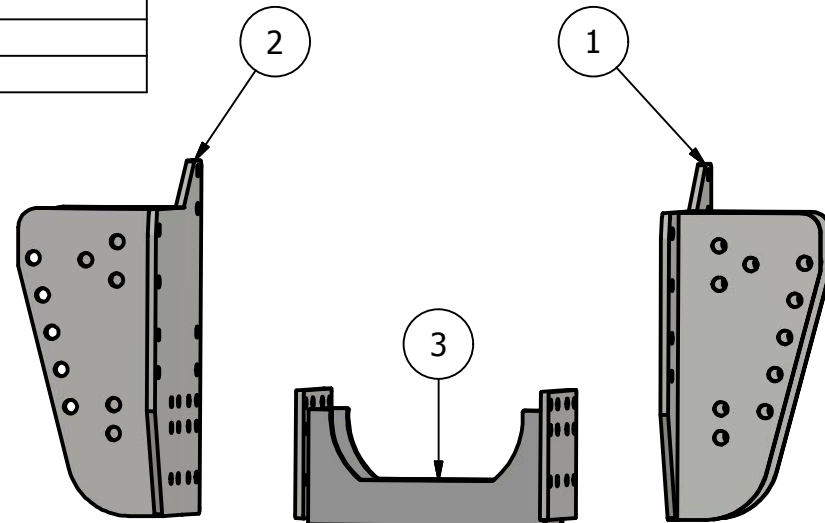

Side Mount Conversion John Deere with P.S. Transmission 2014 Models

8245R 8270R 8295R
8320R 8345R 8370R

PARTS LIST			
ITEM	QTY	PART NUMBER	DESCRIPTION
1	1	10-1523 R	JD 8R P.S. Dual Side Plate 2014 RH
2	1	10-1523 L	JD 8R P.S. Dual Side Plate 2014 LH
3	1	10-1200	JD8000 Undertruss

Price List:
$1375.00

Limitations may apply.
Please consult API Sales
at 800-288-1117.

TABLE		
QTY	Description	Placement
16	20 mm x 60 mm x 10.9 Bolts	Side Plate to Tractor
24	3/4 x 2 1/2 Bolts	Undertruss to Tractor side Plates
24	3/4 Lockwashers	
24	3/4 Nuts	
16	20mm Hardened Flatwashers	

2

1

1

B

B

A

A