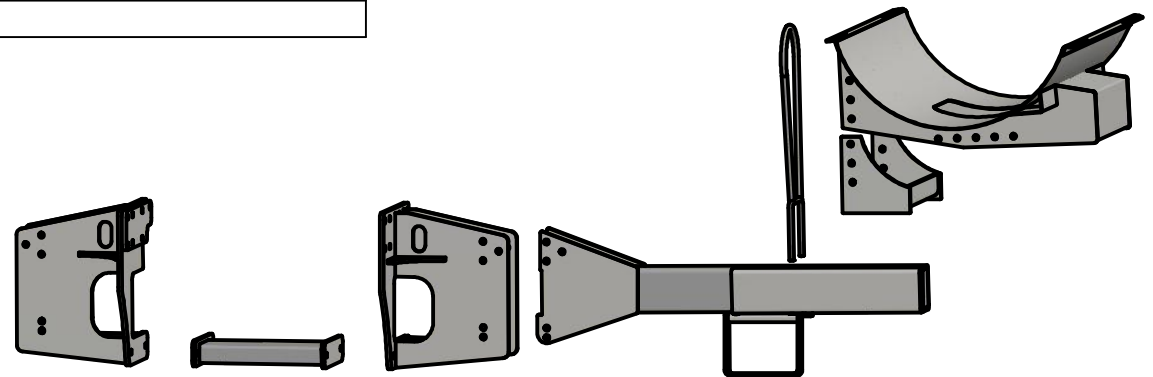

Side Mount

John Deere
6155R, 6175R,
6195R, 6215R

PARTS LIST

ITEM	QTY	PART NUMBER	DESCRIPTION
1	1	10-1208	JD 6R 2015 Undertruss
2	1	10-1524L	JD 6215R Side Plate LH
3	1	10-1524R	JD 6215R Side Plate RH
4	1	10-1031L	5 x 7 5ft Tube Straight LH
5	1	10-1031R	5 x 7 5ft Tube Straight RH
6	2	10-1800	Saddle Conv.
7	2	10-1011	300 Saddle, Green
8	1	30-1902	Step Handle
9	1	30-1903	Step bottom Bracket

Bolt List

QTY	Description	Placement
4	3/4 x 2 1/2 Bolts	Undertruss to Tractor Side Plates
20	3/4 x 2 1/2 Bolts	Tubes to Tractor Plates
12	3/4 x 2 1/2 Bolts	Saddle Conversion to Saddle
4	3/4 x 7 x 9 U-Bolts	Saddle Conversion to Tube
7	20mm x 60mm x 10.9 Bolts	Side Plate to Tractor Frame Left Side
7	20mm x 75mm x 10.9 Bolts	Side Plate to Tractor Frame Right Side
44	3/4 Lockwashers	
44	3/4 Nuts	
28	20mm Hardened Flatwashers	Front & Back Side of Tractor Frame
14	20mm Hex Nut	
2	3M Non-Skid Pads	On Tubes
4	Nylon Strap Assembly	

Limited to 300gal on each side.

Price List
300 gal w/Tanks $5150.00

Limitations may apply. Please consult
API Sales at 800-288-1117.

300 ID: JD-6R-15CU-SMS-300R