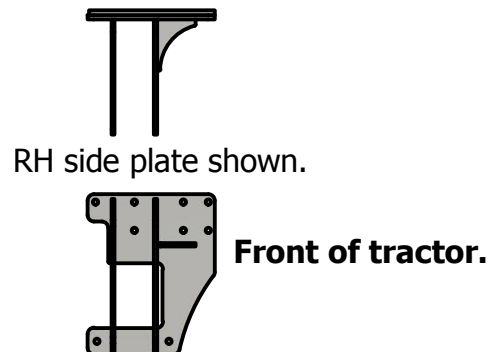

Side Mount

John Deere
6155R, 6175R,
6195R, 6215R

PARTS LIST

ITEM	QTY	PART NUMBER	DESCRIPTION
1	1	10-1208	JD 6R 2015 Undertruss
2	1	10-1524L	JD 6215R Side Plate LH
3	1	10-1524R	JD 6215R Side Plate RH
4	1	10-1031L	5 x 7 5ft Tube Straight LH
5	1	10-1031R	5 x 7 5ft Tube Straight RH
6	2	10-1800	Saddle Conv.
7	2	10-1011	300 Saddle, Green
8	1	30-1902	Step Handle
9	1	30-1903	Step bottom Bracket

Bolt List

QTY	Description	Placement
4	3/4 x 2 1/2 Bolts	Undertruss to Tractor Side Plates
20	3/4 x 2 1/2 Bolts	Tubes to Tractor Plates
12	3/4 x 2 1/2 Bolts	Saddle Conversion to Saddle
4	3/4 x 7 x 9 U-Bolts	Saddle Conversion to Tube
7	20mm x 60mm x 10.9 Bolts	Side Plate to Tractor Frame Left Side
7	20mm x 75mm x 10.9 Bolts	Side Plate to Tractor Frame Right Side
44	3/4 Lockwashers	
44	3/4 Nuts	
28	20mm Hardened Flatwashers	Front & Back Side of Tractor Frame
14	20mm Hex Nut	
2	3M Non-Skid Pads	On Tubes
4	Nylon Strap Assembly	

Limited to 300gal on each side.

Price List
300 gal w/Tanks $5150.00

Limitations may apply. Please consult
API Sales at 800-288-1117.

300 ID: JD-6R-15CU-SMS-300R