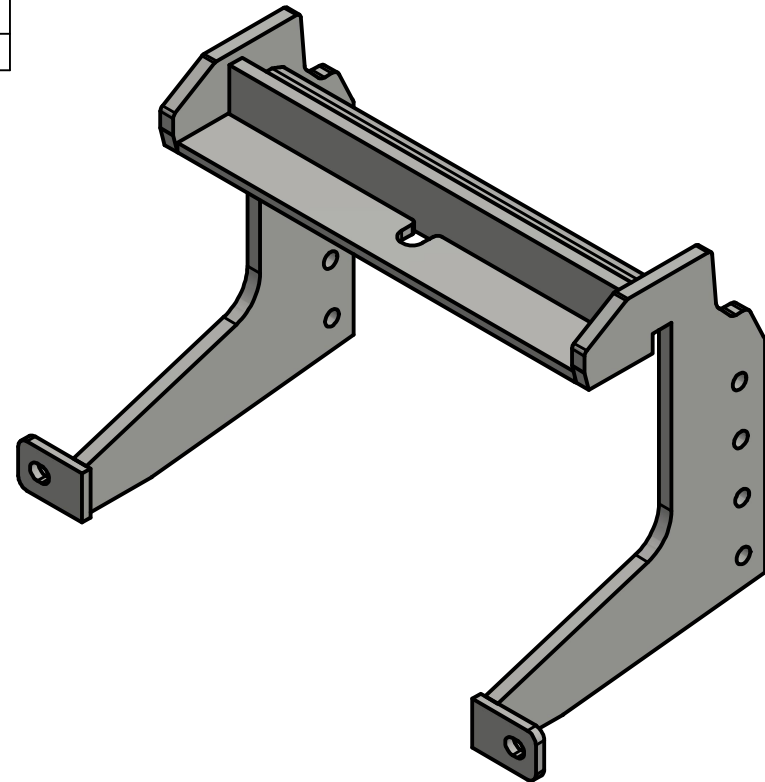

2

↓

Front Mount Conv

John Deere 8R Tractor 2021

8R 230, 8R 250, 8R 280, 8R 310,
8R 340, 8R 370, 8R 410

1

PARTS LIST			
ITEM	QTY	PART NUMBER	DESCRIPTION
1	1	10-1304	JD 8R 2021 Front Mount Hook

Bolt List		
QTY	Description	Placement
2	20mm x 160mm x 10.9 Bolts	Hook to Tractor
2	20mm Hardened Flatwashers	

LIST PRICE
\$805.00

CONV ID: JD-8R-21CU-FM-CONV

B

B

A

A

2

↑