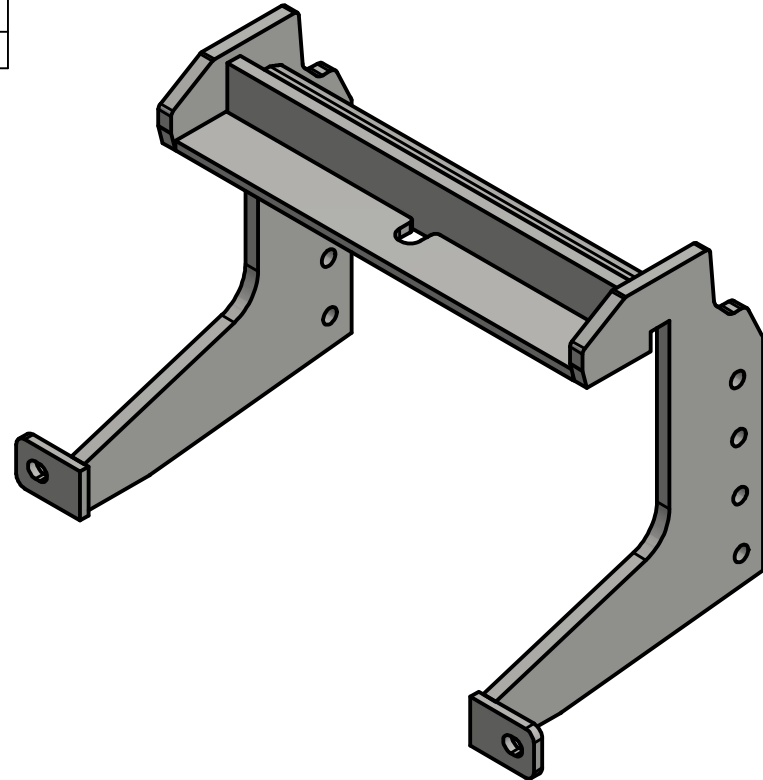

2

↓

Front Mount Conv

John Deere 8R Tractor 2021

8R 230, 8R 250, 8R 280, 8R 310,
8R 340, 8R 370, 8R 410

1

PARTS LIST			
ITEM	QTY	PART NUMBER	DESCRIPTION
1	1	10-1304	JD 8R 2021 Front Mount Hook

Bolt List		
QTY	Description	Placement
2	20mm x 160mm x 10.9 Bolts	Hook to Tractor
2	20mm Hardened Flatwashers	

LIST PRICE
\$966.00

CONV ID: JD-8R-21CU-FM-CONV

B

B

A

A

2

↑