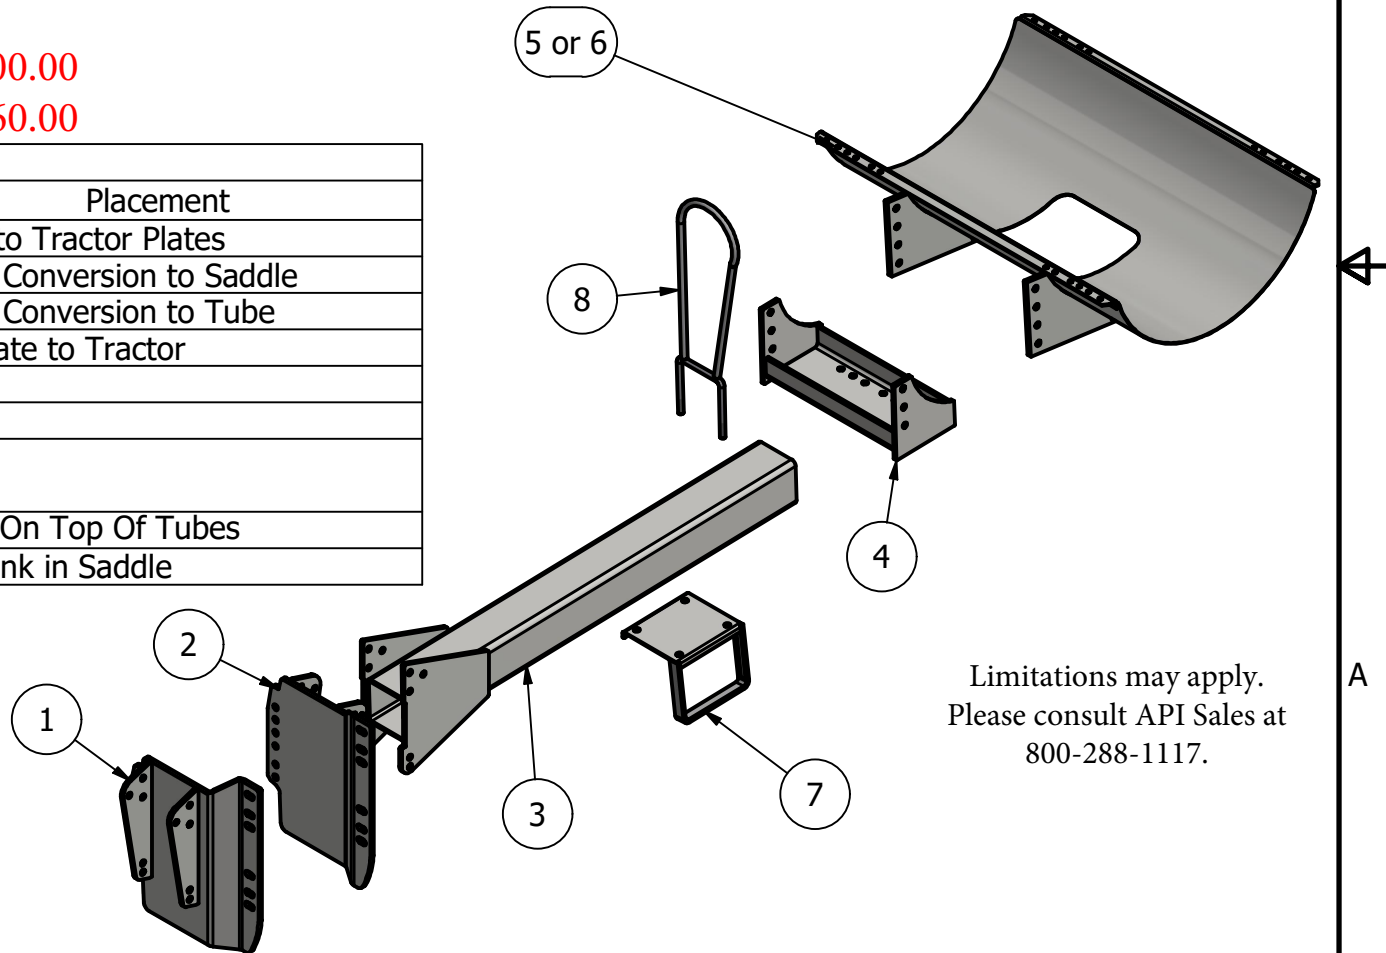

PARTS LIST

ITEM	QTY	PART NUMBER	DESCRIPTION
1	1	10-1527R	JD 8R 2021 Side Plate Straight RH
2	1	10-1527L	JD 8R 2021 Side Plate Straight LH
3	2	10-1022	7x7x6' tube, black
4	2	10-1800	Saddle Conv.
5	2	10-1011	300 Saddle, Green
6	2	10-1013	400 Saddle, Green
7	1	30-1903	Step bottom Bracket
8	1	30-1902	Step Handle

TABLE

QTY	Description	Placement
20	3/4 x 2 1/2 Bolts	Tubes to Tractor Plates
12	3/4 x 2 1/2 Bolts	Saddle Conversion to Saddle
4	3/4 x 7 x 9 Ubolts	Saddle Conversion to Tube
24	20mm x 60mm x 10.9 Bolts	Side Plate to Tractor
36	3/4 Lockwashers	
36	3/4 Nuts	
24	20mm Hardened Flatwashers	
2	3M Non-Skid Pads	Placed On Top Of Tubes
4	Nylon Strap Assembly	Hold tank in Saddle

Front

Limitations may apply.
Please consult API Sales at
800-288-1117.

Undertruss Not Used