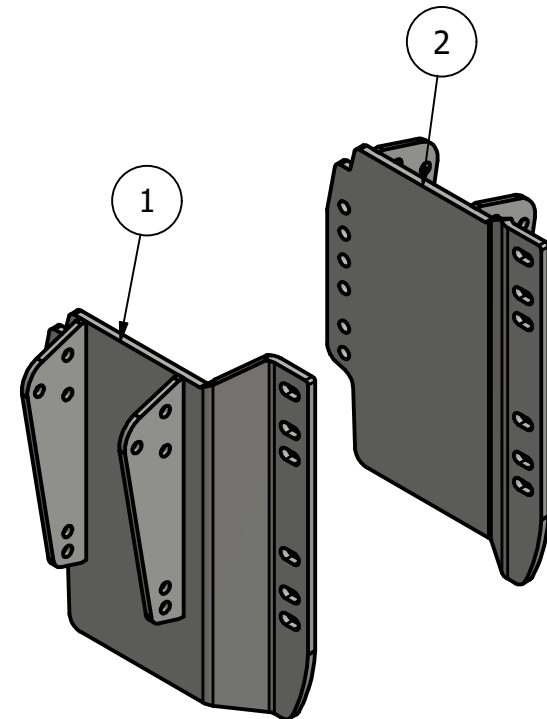

Side Mount Conv. John Deere 8R Tractor 2021 8R 230, 8R 250, 8R 280, 8R 310, 8R 340, 8R 370, 8R 410

CONV ID: JD-8R-21CU-SMS-CONV

Price List: \$1250.00

PARTS LIST

ITEM	QTY	PART NUMBER	DESCRIPTION
1	1	10-1527R	JD 8R 2021 Side Plate Straight RH
2	1	10-1527L	JD 8R 2021 Side Plate Straight LH

TABLE		
QTY	Description	Placement
24	20mm x 60mm x 10.9 Bolts	Side Plate to Tractor
24	20mm Hardened Flatwashers	

Front

Limitations may apply. Please consult API Sales at
800-288-1117.

Undertruss Not Used