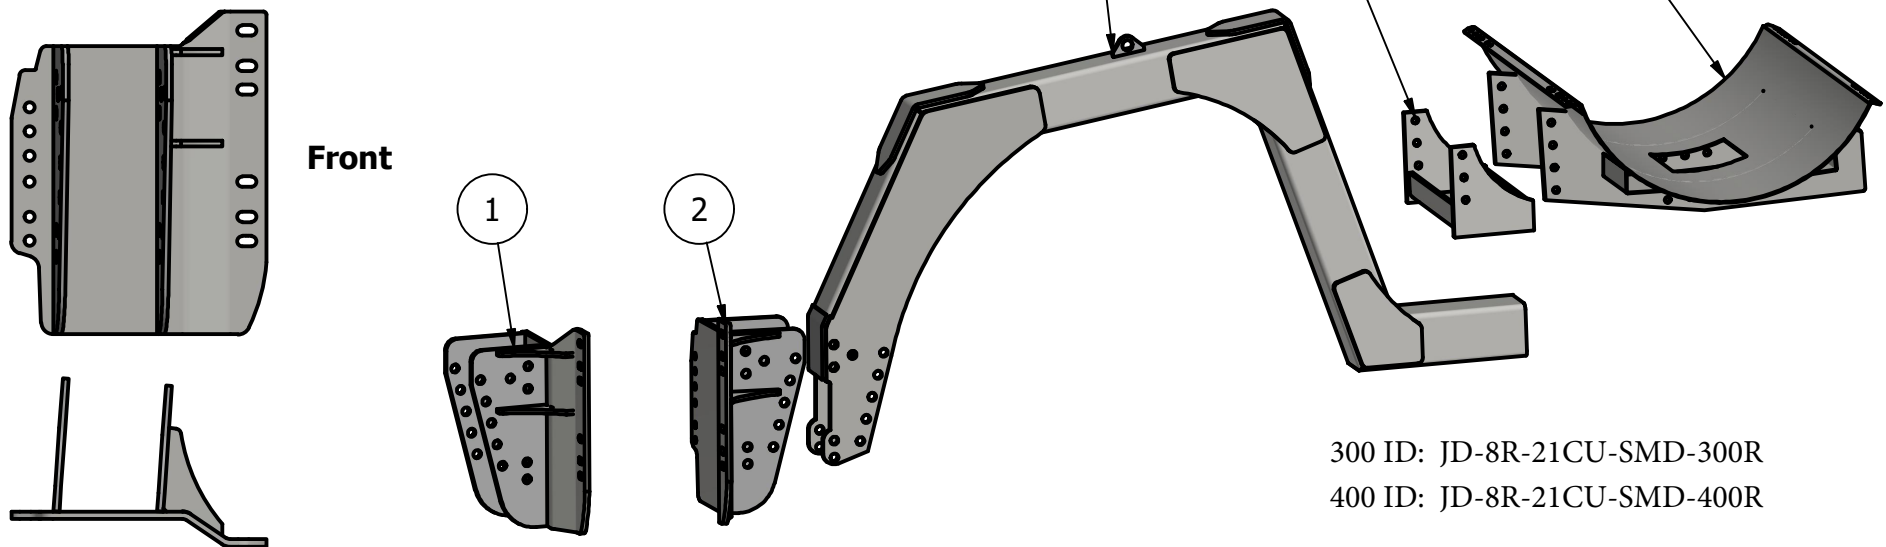

Side Mount Duals

John Deere 8R Tractor 2021

8R 230, 8R 250, 8R 280, 8R 310, 8R 340, 8R 370, 8R 410

PARTS LIST			
ITEM	QTY	PART NUMBER	DESCRIPTION
1	1	10-1526R	JD 8R 2021 Side Plate Dual Tubes RH
2	1	10-1526L	JD 8R 2021 Side Plate Dual Tubes LH
3	2	10-1029	Extended Dual Tube 12-2012
4	2	10-1800	Saddle Conv.
5	2	10-1011	300 Saddle
6	2	10-1013	400 Saddle

TABLE		
QTY	Description	Placement
24	20 mm x 60 mm x 10.9 Bolts	Side Plate to Tractor
28	1 x 2 1/2 Gd 8 Bolts	Tubes to Tractor Side Plates
12	1 x 3 Gd 8 Bolts	Tubes to Tractor Side Plates
12	3/4 x 2 1/2 Bolts	Saddle Conversion to Saddle
4	3/4 x 7 x 9 Ubolts	Saddle Conversion to Tube
40	1 in Lock washers	
40	1 in Nuts	
20	3/4 Lockwashers	
20	3/4 Nuts	
24	20mm Hardened Flatwashers	
4	Nylon Strap Assembly	

Price List
300 gal w/Tanks $9058.00
400 gal w/Tanks $9730.00

Limitations may apply. Please consult API Sales at
800-288-1117.

300 ID: JD-8R-21CU-SMD-300R
400 ID: JD-8R-21CU-SMD-400R

Undertruss Not Used