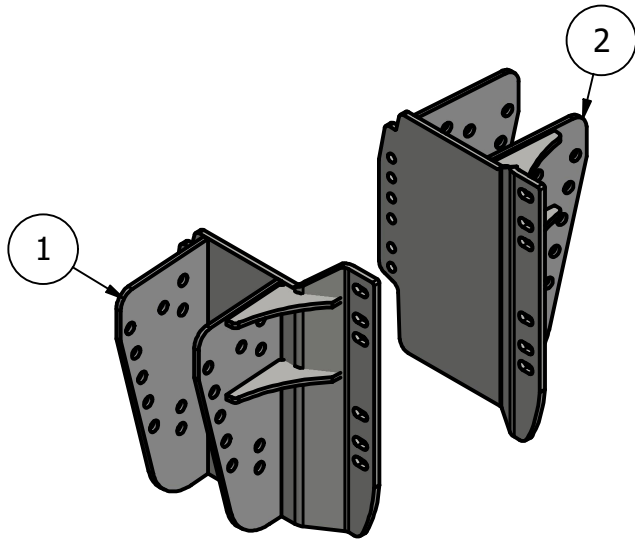

Side Mount Conv. Duals

John Deere 8R Tractor 2021

8R 230, 8R 250, 8R 280, 8R 310,
8R 340, 8R 370, 8R 410

PARTS LIST			
ITEM	QTY	PART NUMBER	DESCRIPTION
1	1	10-1526R	JD 8R 2021 Side Plate Dual Tubes RH
2	1	10-1526L	JD 8R 2021 Side Plate Dual Tubes LH

Price List: \$1500.00

Limitations may apply. Please consult API Sales at 800-288-1117.

CONV ID: JD-8R-21CU-SMD-CONV

Bolt List		
QTY	Description	Placement
24	20 mm x 60 mm x 10.9 Bolts	Side Plate to Tractor
24	20mm Hardened Flatwashers	

Front

Undertruss Not Used