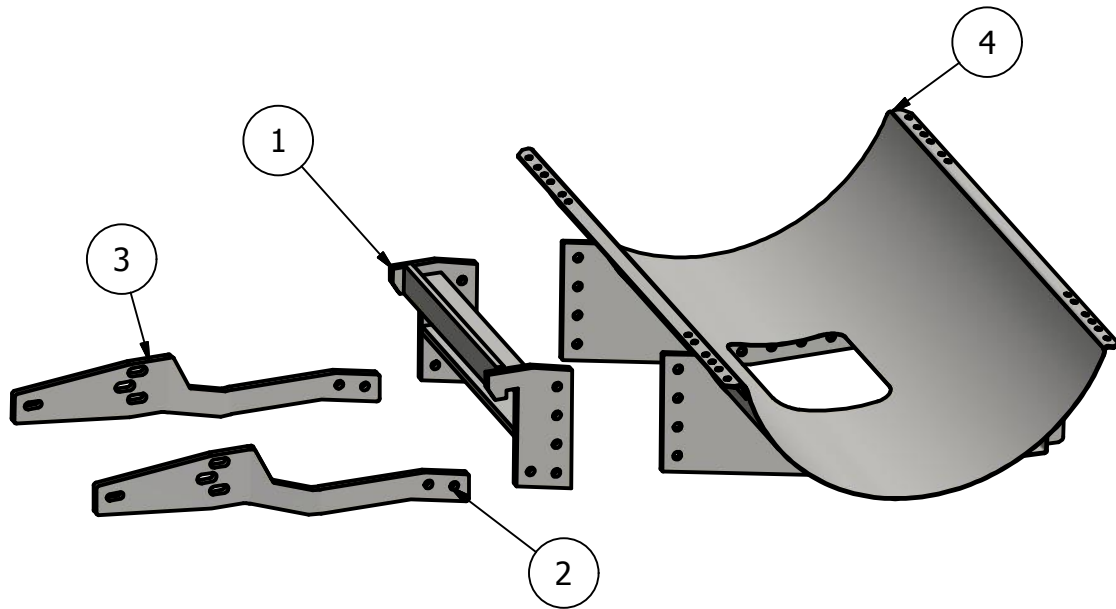

Front Mount John Deere 6R Large Frame 6170R, 6190R, 6210R

PARTS LIST			
ITEM	QTY	PART NUMBER	DESCRIPTION
1	1	10-1302	JD 7000/ 30-60 Hook
2	1	10-1726R	JD 6R FM Side Brace RH
3	1	10-1726L	JD 6R FM Side Brace LH
4	1	10-1011	300 Saddle, Green

Price List
300 gal w/Tank \$1705.00

300 ID: JD-6RLF-1214-FM-300R

Bolt List

QTY	Description	Placement
2	16mm x 60mm x 10.9 Bolts	Front Mount Brace to Tractor
2	16mm Hardened Flatwashers	
6	20mm x 90mm x 10.9 Bolts	Front Mount Brace to Tractor
6	20mm Hardened Flatwashers	
4	3/4 x 2 1/2 Bolts	Front Mount Brace to Hook
6	3/4 x 2 1/2 Bolts	Hook to Saddle
10	3/4 Lockwashers	
10	3/4 Nuts	
2	Nylon Strap Assembly	