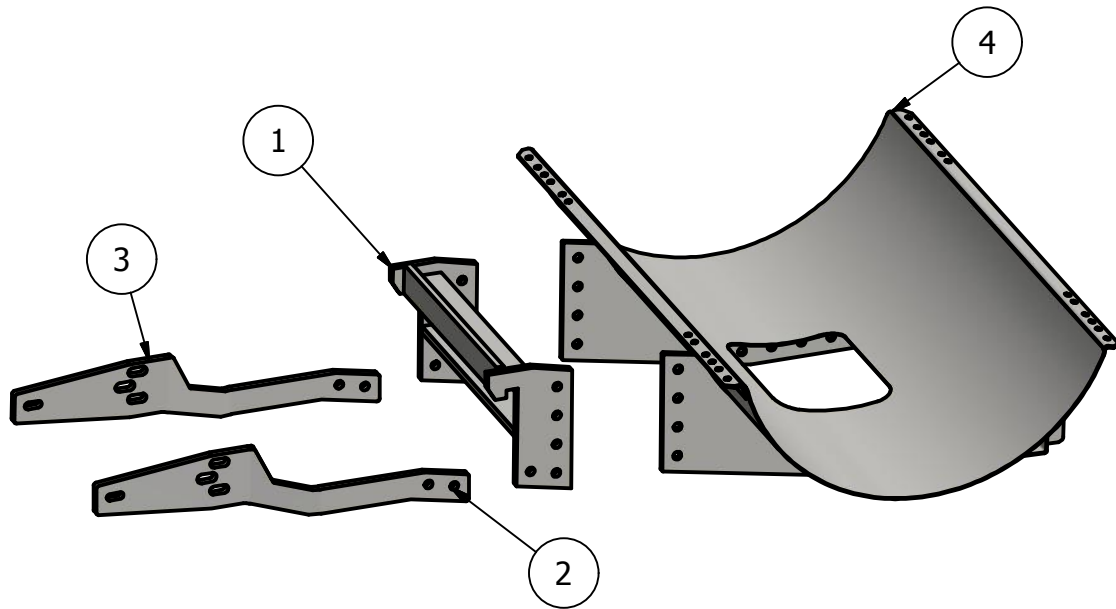

Front Mount John Deere 6R Large Frame 6170R, 6190R, 6210R

PARTS LIST			
ITEM	QTY	PART NUMBER	DESCRIPTION
1	1	10-1302	JD 7000/ 30-60 Hook
2	1	10-1726R	JD 6R FM Side Brace RH
3	1	10-1726L	JD 6R FM Side Brace LH
4	1	10-1011	300 Saddle, Green

Price List
300 gal w/Tank \$2046.00

300 ID: JD-6RLF-1214-FM-300R

Bolt List

QTY	Description	Placement
2	16mm x 60mm x 10.9 Bolts	Front Mount Brace to Tractor
2	16mm Hardened Flatwashers	
6	20mm x 90mm x 10.9 Bolts	Front Mount Brace to Tractor
6	20mm Hardened Flatwashers	
4	3/4 x 2 1/2 Bolts	Front Mount Brace to Hook
6	3/4 x 2 1/2 Bolts	Hook to Saddle
10	3/4 Lockwashers	
10	3/4 Nuts	
2	Nylon Strap Assembly	