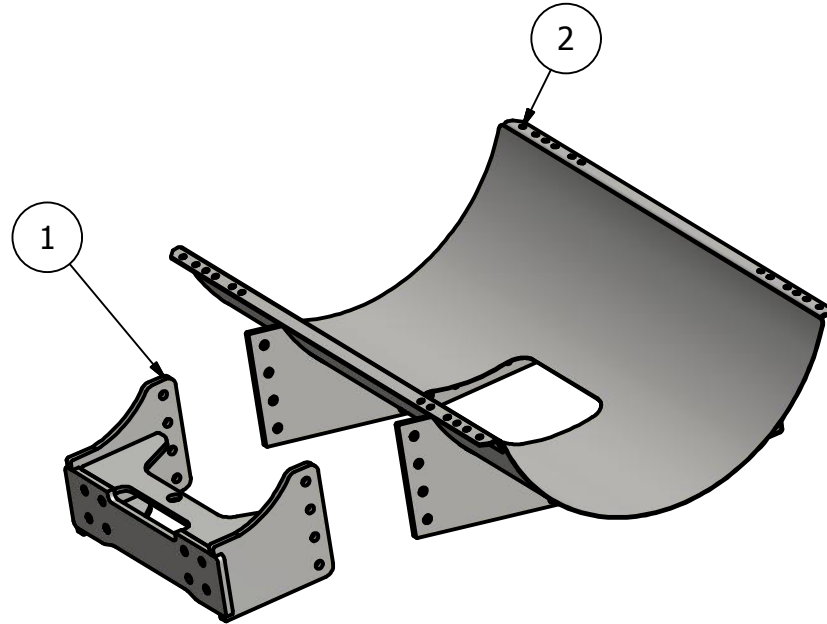

Front Mount 300 gal. Only

John Deere
2011-2013:
7200R, 7215R, 7230R,
7260R, 7280R.

2014-Current:
7210R, 7230R, 7250R,
7270R, 7290R, 7310R.

300 ID: JD-7R-11CU-FM-300R

PARTS LIST			
ITEM	QTY	PART NUMBER	DESCRIPTION
1	1	10-1614	JD 7 R front Bracket
2	1	10-1011	300gal Saddle

Price List
\$1,550.00

Limitations may apply. Please consult
API sales at 800-288-1117.

Bolt List		
QTY	Description	Placement
8	20mm x 60mm x 10.9 Bolts	Front Bracket to Tractor
8	20mm Hardened Flatwashers	
8	3/4 x 2 1/2 Bolts	Saddle to Front Bracket
8	3/4 Lockwashers	
8	3/4 Nuts	
2	Nylon Straps Assembly	