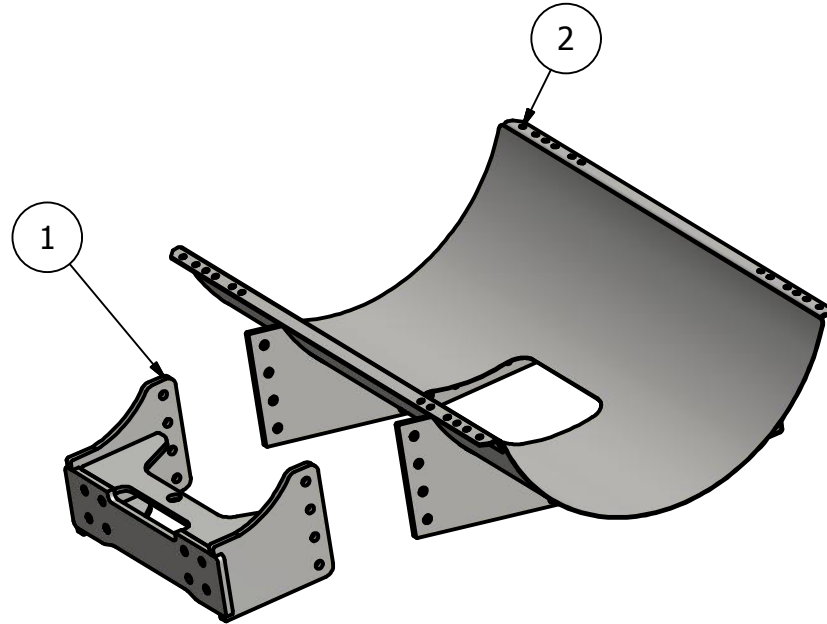

Front Mount 300 gal. Only

John Deere
2011-2013:
7200R, 7215R, 7230R,
7260R, 7280R.

2014-Current:
7210R, 7230R, 7250R,
7270R, 7290R, 7310R.

300 ID: JD-7R-11CU-FM-300R

PARTS LIST			
ITEM	QTY	PART NUMBER	DESCRIPTION
1	1	10-1614	JD 7 R front Bracket
2	1	10-1011	300gal Saddle

Price List
\$1730.00

Limitations may apply. Please consult
API sales at 800-288-1117.

Bolt List		
QTY	Description	Placement
8	20mm x 60mm x 10.9 Bolts	Front Bracket to Tractor
8	20mm Hardened Flatwashers	
8	3/4 x 2 1/2 Bolts	Saddle to Front Bracket
8	3/4 Lockwashers	
8	3/4 Nuts	
2	Nylon Straps Assembly	