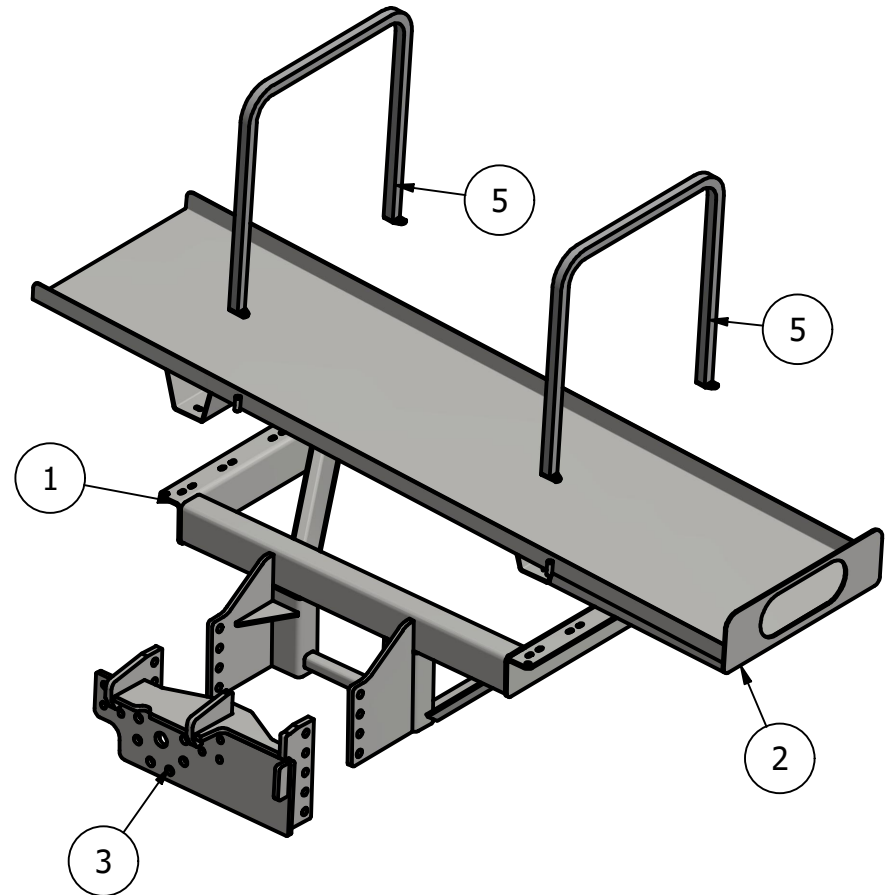

Side Track Mount John Deere 8RX Quad 8RX 310, 8RX 340, 8RX 370, 8RX 410

2

1

PARTS LIST

ITEM	QTY	PART NUMBER	DESCRIPTION
1	2	10-1895	JD 9000-9RT Saddle Bracket
2	2	10-1899S	JD 8 RT Pan Side Mount
3	1	10-1893L	JD 8RX Side Mount Hook LH
4	1	10-1893R	JD 8RX Side Mount Hook RH
5	2	10-1905	JD 8RT Tank Straps

PRICE LIST

500 gal W/Tanks \$9050.00

500 ID: JD-8RXW-21CU-OT-500S

Limitations may apply. Please
consult API Sales at 800-288-1117.

BOLT LIST

QTY	DESCRIPTION	PLACEMENT
16	3/4" X 5" Gd 8 BOLT	MOUNT TO TRACTOR
32	3/4" HARDENED FLAT WASHER	
16	3/4" LOCK WASHER	
16	3/4" HEX NUTS	
16	1" X 3-1/2" Gd 8 BOLT	MOUNT TO SADDLE
16	1" LOCK WASHER	
16	1" HEX NUT	
16	1/2" x 1-1/2" Gd 5 BOLT	PAN TO BRACKET
8	1/2" x 5" Gd 5 BOLT	STRAP TO PAN
24	1/2" LOCK WASHER	
16	1/2" HEX NUT	

Left Side Shown

2

1

B

B

A

A