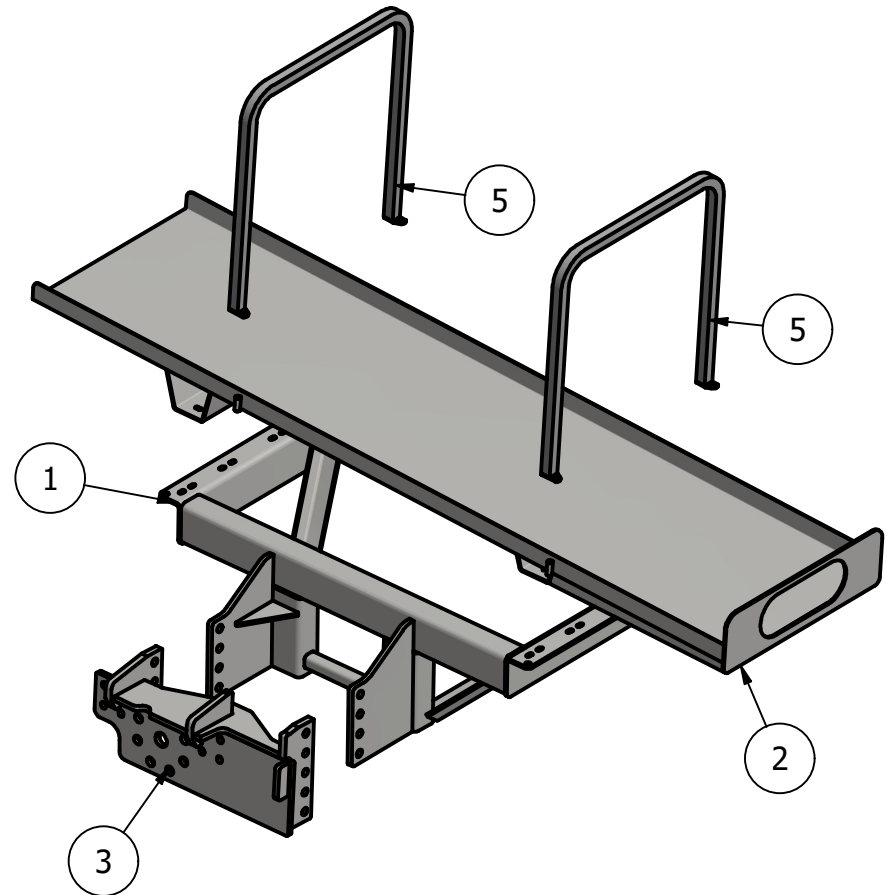

# Side Track Mount John Deere 8RX Quad 8RX 310, 8RX 340, 8RX 370, 8RX 410

**PRICE LIST**  
500 gal W/Tanks  
**\$10,860.00**

500 ID: JD-8RXW-21CU-OT-500S

Limitations may apply. Please  
consult API Sales at 800-288-1117.

## BOLT LIST

QTY	DESCRIPTION	PLACEMENT
16	3/4" X 5" Gd 8 BOLT	MOUNT TO TRACTOR
32	3/4" HARDENED FLAT WASHER	
16	3/4" LOCK WASHER	
16	3/4" HEX NUTS	
16	1" X 3-1/2" Gd 8 BOLT	MOUNT TO SADDLE
16	1" LOCK WASHER	
16	1" HEX NUT	
16	1/2" x 1-1/2" Gd 5 BOLT	PAN TO BRACKET
8	1/2" x 5" Gd 5 BOLT	STRAP TO PAN
24	1/2" LOCK WASHER	
16	1/2" HEX NUT	

## PARTS LIST

ITEM	QTY	PART NUMBER	DESCRIPTION
1	2	10-1895	JD 9000-9RT Saddle Bracket
2	2	10-1899S	JD 8 RT Pan Side Mount
3	1	10-1893L	JD 8RX Side Mount Hook LH
4	1	10-1893R	JD 8RX Side Mount Hook RH
5	2	10-1905	JD 8RT Tank Straps

**\*Left Side Shown\***