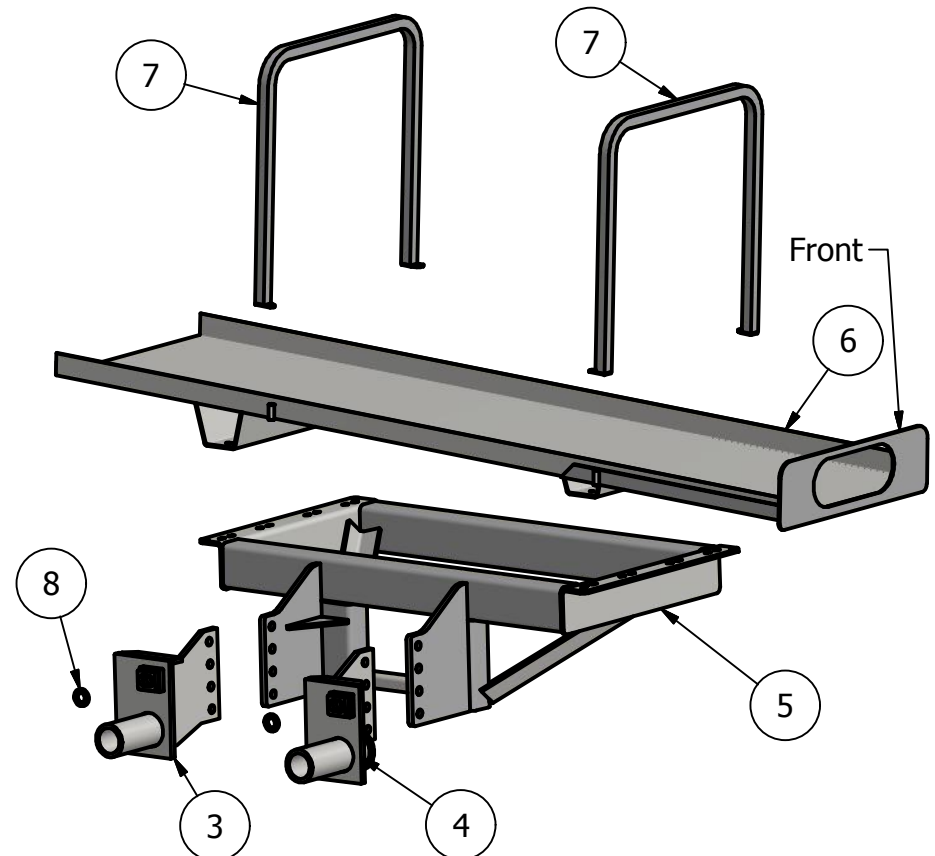

Side Mount 500gal Rectangle John Deere

2007-2014:

9430T, 9530T, 9630T
9460RT, 9510RT, 9560RT

2015-Current:

9470RT, 9520RT, 9570RT

Price List

500 gal w/Tanks \$10,030.00

Limitations may apply. Please
consult API Sales at
800-288-1117.

Bolt List

QTY	Description	Placement
4	1 1/4" x 10" Bolts	Brackets to tractor
4	1 1/4" Lockwashers	
4	1 1/4" Nuts	
16	1" x 2 1/2" Bolts	Saddle Frame to Tractor Brackets
16	1" Lockwashers	
16	1" Nuts	
16	1/2" x 1 1/2" Bolts	Saddle to Saddle Frame
8	1/2" x 5" Bolts	Tank straps to Saddle
24	1/2" Lockwashers	
16	1/2" Nuts	

PARTS LIST

ITEM	QTY	PART NUMBER	DESCRIPTION
1	1	10-1610BR	JD 9030T Back Right Side Bracket
2	1	10-1610FR	JD 9030T Front Right Side Bracket
3	1	10-1610BL	JD 9030 Back Left Side Bracket
4	1	10-1610FL	JD 9030 Front Left Side Bracket
5	2	10-1895	JD 9000-9RT Saddle Bracket
6	2	10-1899S	JD 8 RT Pan Side Mount
7	4	10-1905	JD 8RT Tank Straps
8	4	10-1912	1 1/4 in Washer

500 ID: JD-9TRT-07CU-OT-500S