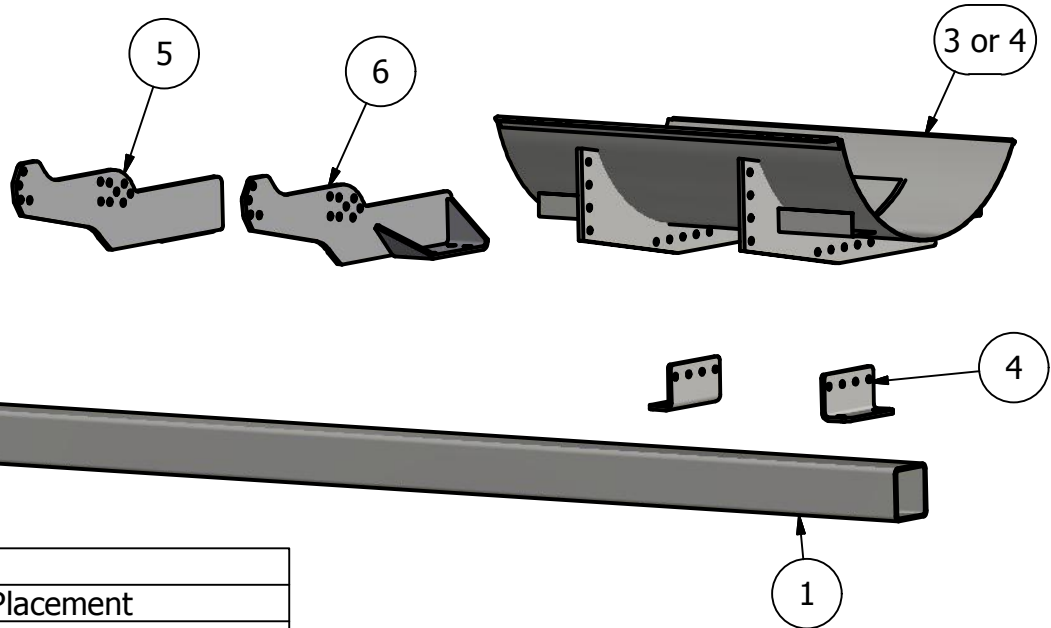

Front Side Mount John Deere 9370R - 9420R - 9470R & RX 9520R & RX - 9570R & RX 9620R & RX

PARTS LIST			
ITEM	QTY	PART NUMBER	DESCRIPTION
1	1	10-1020	7 x 7 x 16' Tube
7	2	10-1011	300 Saddle
3	2	10-1013	400 Saddle
4	4	60-1033	4 x 6 Formed Angle x 11 in
5	1	10-1525R	JD9 R& RX Series Side Plate RH
6	1	10-1525L	JD9 R& RX Series Side Plate LH

300 ID: JD-9R-15CU-FSM-300R
400 ID: JD-9R-15CU-FSM-400R

300 ID: JD-9RX-16CU-FSM-300R
400 ID: JD-9RX-16CU-FSM-400R

Bolt List

QTY	Description	Placement
24	3/4 x 2 1/2 Bolts	Side Plate to Tractor Frame
24	3/4 in Lock Washer	
24	20 mm Harden Flat Washers	use with 7/8 in Bolts
24	3/4 in Nuts	
16	3/4 x 2 1/2 Bolts	Saddle Angle to Tube
16	3/4 Lock Washers	
16	3/4 in Nuts	
4	1" x 7" x 9" U Bolts	Side Plates to Tube
4	1" x 7" x 9" U Bolts	Saddle Angle to Saddle
16	1" Lock Washers	
16	1" Nuts	
4	Nylon Straps	