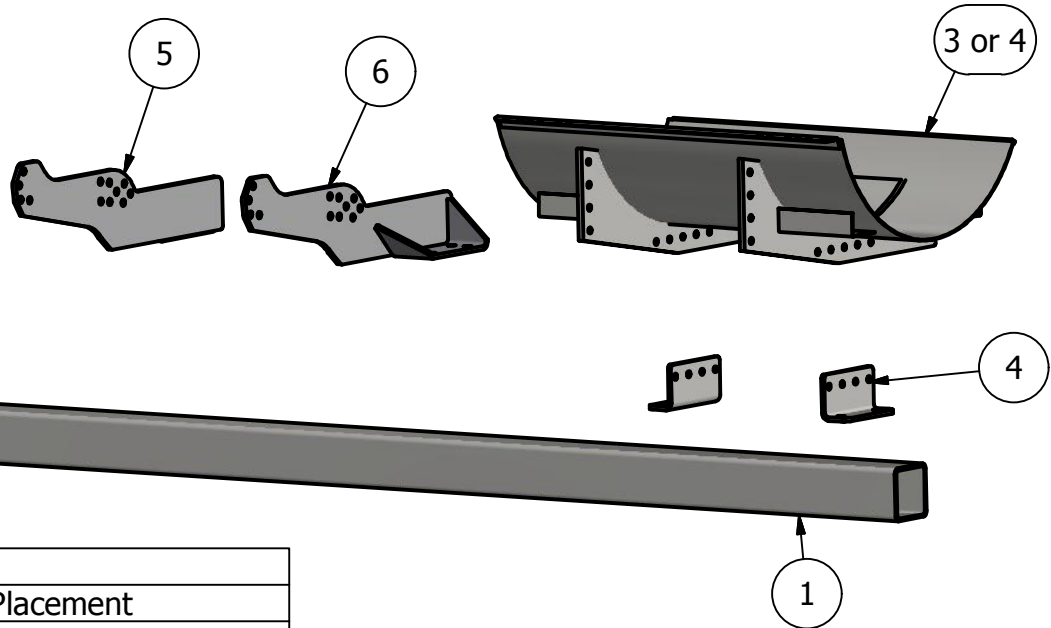

# Front Side Mount John Deere 9370R - 9420R - 9470R & RX 9520R & RX - 9570R & RX 9620R & RX

PARTS LIST			
ITEM	QTY	PART NUMBER	DESCRIPTION
1	1	10-1020	7 x 7 x 16' Tube
7	2	10-1011	300 Saddle
3	2	10-1013	400 Saddle
4	4	60-1033	4 x 6 Formed Angle x 11 in
5	1	10-1525R	JD9 R& RX Series Side Plate RH
6	1	10-1525L	JD9 R& RX Series Side Plate LH

300 ID: JD-9R-15CU-FSM-300R  
400 ID: JD-9R-15CU-FSM-400R

300 ID: JD-9RX-16CU-FSM-300R  
400 ID: JD-9RX-16CU-FSM-400R

Bolt List

QTY	Description	Placement
24	3/4 x 2 1/2 Bolts	Side Plate to Tractor Frame
24	3/4 in Lock Washer	
24	20 mm Harden Flat Washers	use with 7/8 in Bolts
24	3/4 in Nuts	
16	3/4 x 2 1/2 Bolts	Saddle Angle to Tube
16	3/4 Lock Washers	
16	3/4 in Nuts	
4	1" x 7" x 9" U Bolts	Side Plates to Tube
4	1" x 7" x 9" U Bolts	Saddle Angle to Saddle
16	1" Lock Washers	
16	1" Nuts	
4	Nylon Straps	