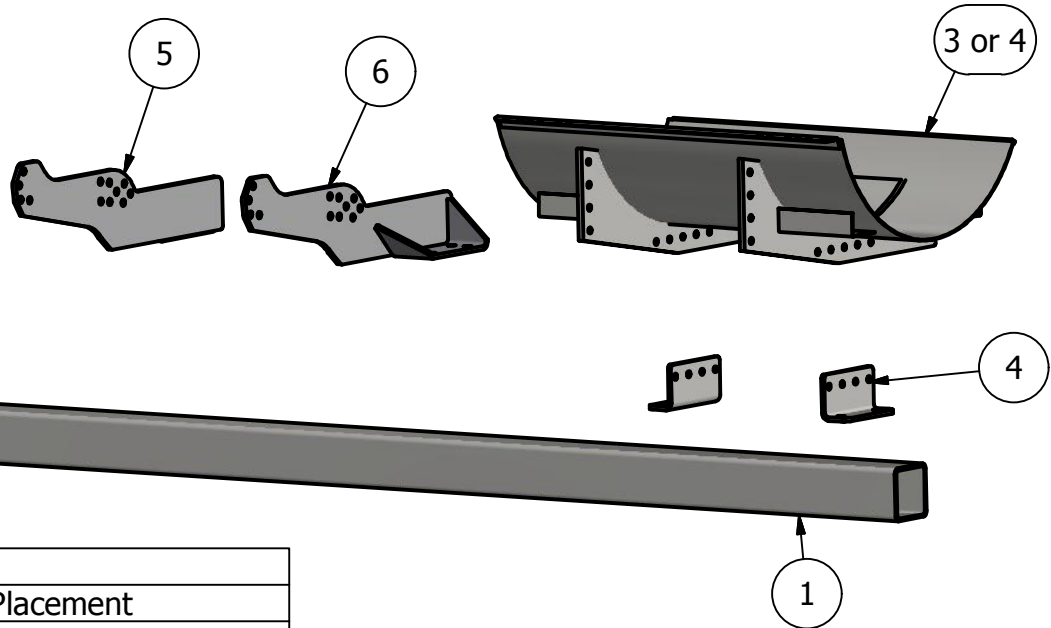

Front Side Mount John Deere 9370R - 9420R - 9470R & RX 9520R & RX - 9570R & RX 9620R & RX

PARTS LIST			
ITEM	QTY	PART NUMBER	DESCRIPTION
1	1	10-1020	7 x 7 x 16' Tube
7	2	10-1011	300 Saddle
3	2	10-1013	400 Saddle
4	4	60-1033	4 x 6 Formed Angle x 11 in
5	1	10-1525R	JD9 R& RX Series Side Plate RH
6	1	10-1525L	JD9 R& RX Series Side Plate LH

300 ID: JD-9R-18CU-FSM-300R
400 ID: JD-9R-18CU-FSM-400R

300 ID: JD-9RX-18CU-FSM-300R
400 ID: JD-9RX-18CU-FSM-400R

Bolt List

QTY	Description	Placement
24	3/4 x 2 1/2 Bolts	Side Plate to Tractor Frame
24	3/4 in Lock Washer	
24	20 mm Harden Flat Washers	use with 7/8 in Bolts
24	3/4 in Nuts	
16	3/4 x 2 1/2 Bolts	Saddle Angle to Tube
16	3/4 Lock Washers	
16	3/4 in Nuts	
4	1" x 7" x 9" U Bolts	Side Plates to Tube
4	1" x 7" x 9" U Bolts	Saddle Angle to Saddle
16	1" Lock Washers	
16	1" Nuts	
4	Nylon Straps	