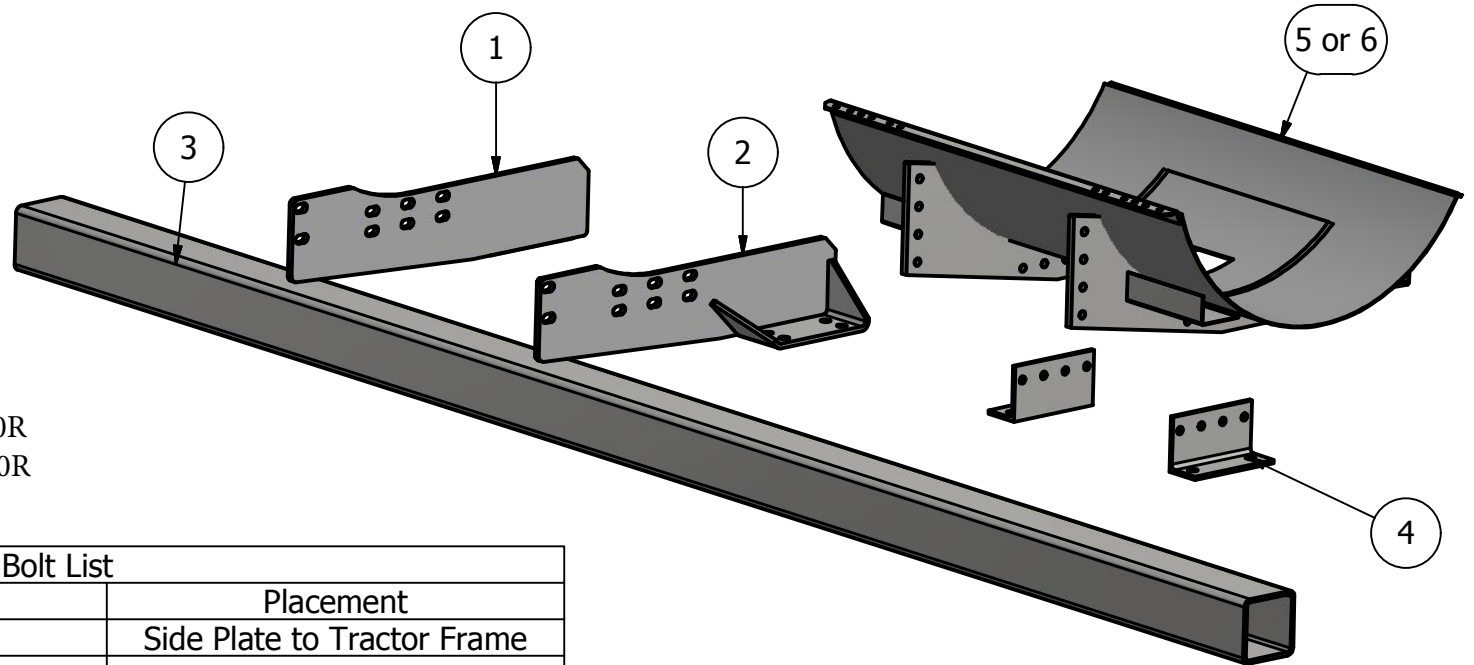

Front Side Mount
John Deere
9360R,9410R,9460R
9510R,9560R

PARTS LIST			
ITEM	QTY	PART NUMBER	DESCRIPTION
1	1	10-1515L	JD 9R Side Plate LH
2	1	10-1515R	JD 9R Side Plate RH
3	1	10-1020	7 x 7 x 16' Tube
4	4	60-1033	3/8 x 4 x 6 Angle x 11 in
5	2	10-1011	300 Saddle
6	2	10-1013	400 Saddle

300 ID: JD-9R-1214 FSM-300R
 400 ID: JD-9R-1214-FSM-400R

Bolt List		
QTY	Description	Placement
16	7/8 x 2 1/2 Bolts	Side Plate to Tractor Frame
16	7/8 in Lock Washer	
16	24 mm Harden Flat Washers	use with 7/8 in Bolts
16	7/8 in Nuts	
16	3/4 x 2 1/2 Bolts	Saddle Angle to Tube
16	3/4 Lock Washers	
16	3/4 in Nuts	
4	1" x 7" x 9" U Bolts	Side Plates to Tube
4	1" x 7" x 9" U Bolts	Saddle Angle to Saddle
16	1" Lock Washers	
16	1" Nuts	
4	Nylon Straps	