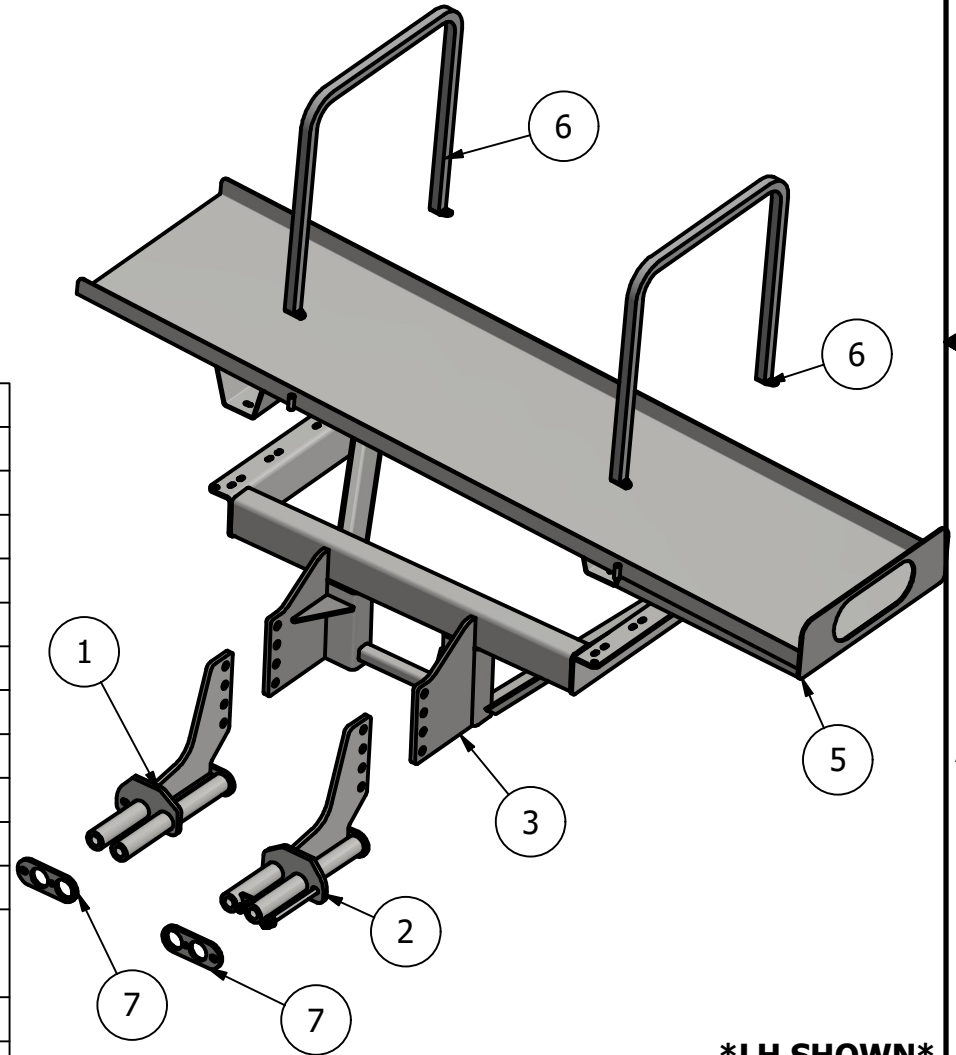

1

| PARTS LIST |     |             |   |
|------------|-----|-------------|---|
| ITEM       | QTY | PART NUMBER | DESCRIPTION                                     |
| 1          | 2   | 10-1918R    | JD 9RX Carriage Bracket RH *Wide Track 500/750* |
| 2          | 2   | 10-1918L    | JD 9RX Carriage Bracket LH *Wide Track 500/750* |
| 3          | 2   | 10-1895     | JD 9000-9RT & 9RX Saddle Bracket                |
| 5          | 2   | 10-1899S    | 500gal Pan                                      |
| 6          | 4   | 10-1905     | 500gal Tank Straps                              |
| 7          | 4   | 10-1917     | 9RX Bolt Backing Plates                         |

### HARDWARE

| QTY | SIZE                                | LOCATION                           |
|-----|-------------------------------------|------------------------------------|
| 16  | 1/2" x 1-1/2" Gr 5 Bolt             | Pan to Bracket                     |
| 8   | 1/2" x 5" Gr 5 Bolt                 | Tank Strap to Pan                  |
| 24  | 1/2" Flat Washer                    |                                    |
| 24  | 1/2" Lock Washer                    |                                    |
| 24  | 1/2" Hex Nut                        |                                    |
| 4   | 5/8" x 2-1/2" Gr 5 Bolt Full Thread | Carriage Bracket to Bolt Plate     |
| 4   | 5/8" Lock Washer                    |                                    |
| 4   | 3/4" x 12" Gr 5 Bolt                | Carriage Bracket to Bolt Plate     |
| 4   | 3/4" Lock Washer                    |                                    |
| 4   | 3/4" Hex Nut                        |                                    |
| 16  | 1" x 3" Gr 5 Bolt                   | Carriage Bracket to Pan<br>Bracket |
| 16  | 1" Lock Washer                      |                                    |
| 16  | 1" Hex Nut                          |                                    |