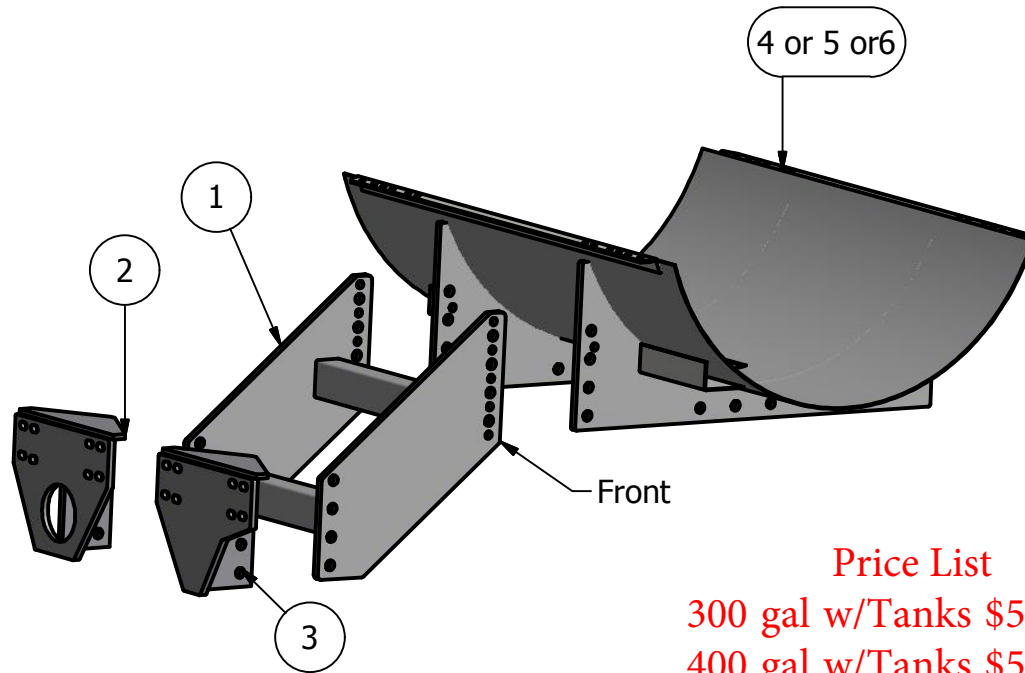

2

300-500gal Side Mount John Deere

9300T,9400T 9320T,9420T,9520T,9620T

1

PARTS LIST			
ITEM	QTY	PART NUMBER	DESCRIPTION
1	2	10-1802	JD9000T Saddle Conv.
2	1	10-1600FR	JD9000T Side Bracket, Front Right
3	1	10-1600BR	JD9000T Side Bracket, back right
4	2	10-1011	300 Saddle
5	2	10-1013	400 Saddle
6	2	10-1014	500 Saddle

300 ID: JD-9TRT-0007-OT-300R
 400 ID: JD-9TRT-0007-OT-400R
 500 ID: JD-9TRT-0007-OT-500R

Price List
 300 gal w/Tanks \$5588.00
 400 gal w/Tanks \$5830.00
 500 gal w/Tanks \$7040.00

A

Bolt List		
QTY	Description	Placement
32	20mm x 60mm Bolts	Brackets to tractor
32	22mm Hardened Flatwashers	
32	1" x 2 1/2" Bolts	Conversion to Saddle & Tractor Bracket
32	1" Lockwasher	
32	1" Nuts	
4	Nylon Straps	Tank to Saddle