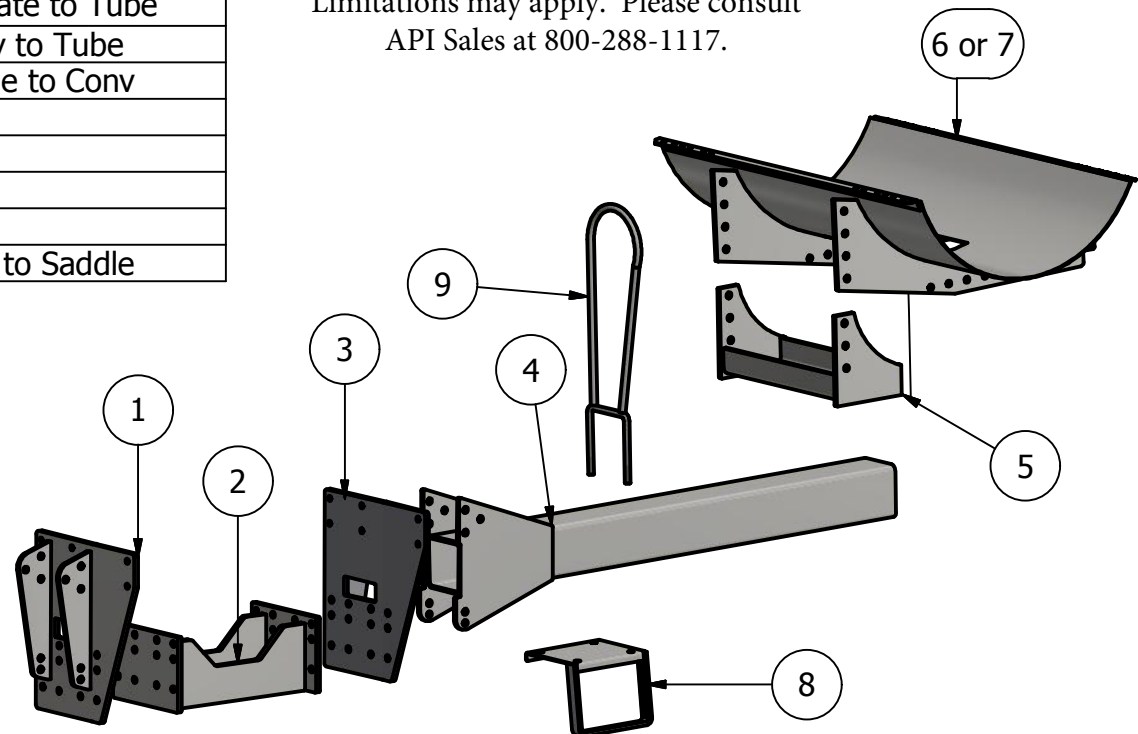

Side Mount

Case IH

7110,7120,7130,7140,7150
7210,7220,7230,7240,7250
8910,8920,8930,8940,8950

1

PARTS LIST

ITEM	QTY	PART NUMBER	DESCRIPTION
1	1	20-1410R	Case MAG HC Side Plate R
2	1	20-1201	Magnum Undertruss
3	1	20-1410L	Case MAG HC Side Plate L
4	2	20-1022	7x7x6' tube, black
5	2	20-1800	Saddle Conv.
6	2	20-1011	300 Saddle
7	2	20-1013	400 Saddle
8	1	30-1903	Step bottom Bracket
9	1	30-1902	Step Handle

Price List

300 gal w/Tanks \$5390.00

400 gal w/Tanks \$5973.00

Bolt List

QTY	Description	Placement
12	5/8 x 5 1/2 Bolts	Side Plate to Tractor
24	3/4 x 2 1/2 Bolts	Side Plates to Undertruss
20	3/4 x 2 1/2 Bolts	Side plate to Tube
4	3/4 x 7 x 9 U Bolts	Conv to Tube
12	3/4 x 2 1/2 Bolts	Saddle to Conv
12	16mm Hardened Flat Washer	
12	5/8 Nut	
64	3/4 in Lock Washers	
64	3/4 in Nuts	
4	Nylon Straps	Tank to Saddle

300 ID: CS-MAG-7189-8798-SMS-300R

400 ID: CS-MAG-7189-8798-SMS-400R

Limitations may apply. Please consult
API Sales at 800-288-1117.

Front

2

1

1