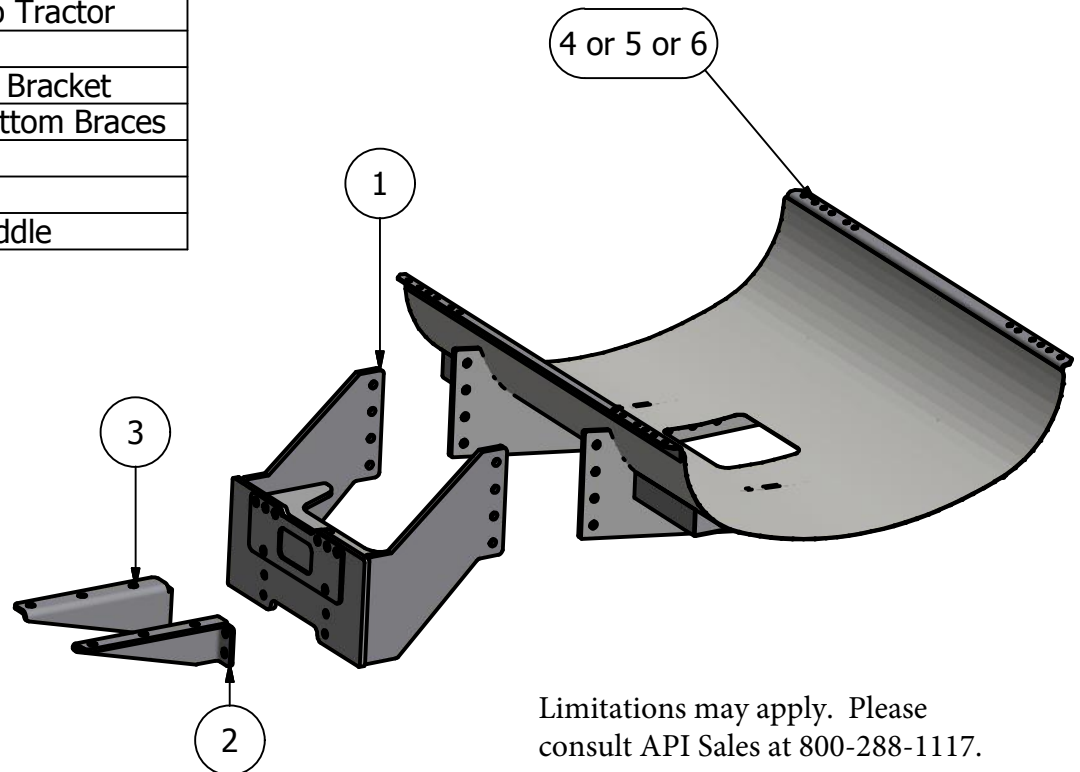

2
↓

Front Mount Case IH Magnum 2011-Current 235,250,260,280, 290,310,315,340

PARTS LIST			
ITEM	QTY	PART NUMBER	DESCRIPTION
1	1	20-1603	Magnum 2011 Front Bracket
2	1	20-1710R	Magnum 2011 FM Bottom Brace RH
3	1	20-1710L	Magnum 2011 FM Bottom Brace LH
4	1	20-1011	300 Saddle
5	1	20-1012E	300 Ellip Saddle Black
6	1	20-1013	400 Saddle

Price List
300 gal w/Tank $2145.00
300 gal Elliptical w/Tank $2403.00
400 gal w/Tank $2436.00

Bolt List		
QTY	Description	Placement
8	20 mm x 60 mm Bolts	Side Plate to Tractor
6	20 mm x 45 mm Bolts	Bottom Brace to Tractor
14	20 mm Harden Flatwashers	
8	3/4 x 2 1/2 Bolts	Saddle to Front Bracket
4	3/4 x 2 1/2 Bolts	Front Bracket to Bottom Braces
12	3/4 in Lock Washers	
12	3/4 in Nuts	
2	Nylon Straps	Tank to Saddle

300 ID: CS-MAGMX-11CU-FM-300R
300E ID: CS-MAGMX-11CU-FM-300E
400 ID: CS-MAGMX-11CU-FM-400R

Limitations may apply. Please consult API Sales at 800-288-1117.

2

↑

1