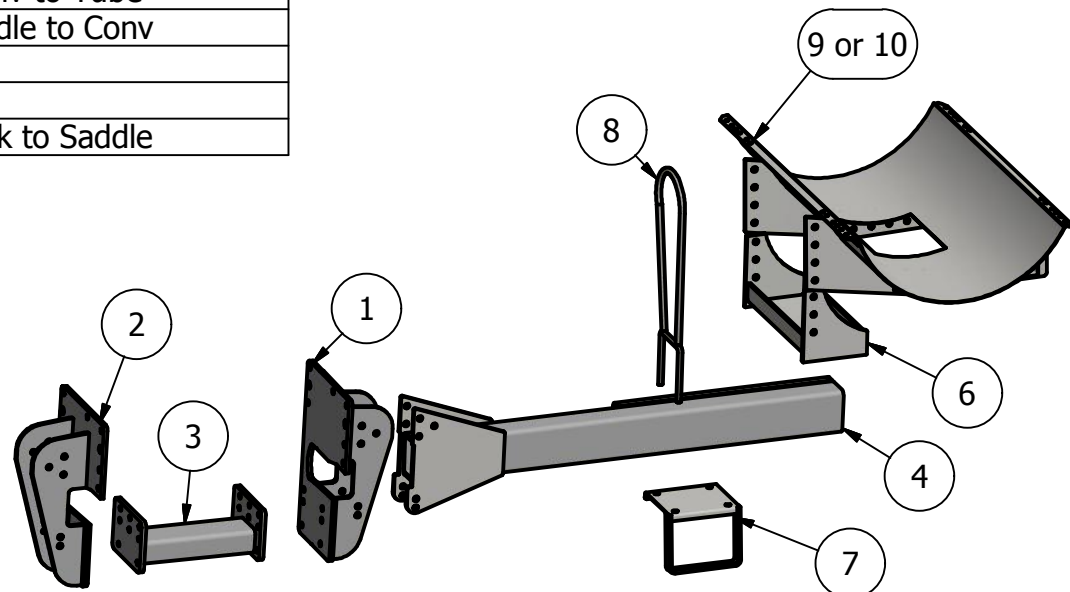

Limited to 63" diameter front tires.

Price List

300 gal w/Tanks \$4900.00

400 gal w/Tanks \$5430.00

Limitations may apply. Please consult API
Sales at 800-288-1117.

Bolt List		
QTY	Description	Placement
12	20 mm x 60 mm Bolts	Side Plate to Tractor
12	20 mm Harden Flatwashers	
12	3/4 x 2 1/2 Bolts	Side Plates to Undertruss
20	3/4 x 2 1/2 Bolts	Side plate to Tube
4	3/4 x 7 x 9 U Bolts	Conv to Tube
12	3/4 x 2 1/2 Bolts	Saddle to Conv
52	3/4 in Lock Washers	
52	3/4 in Nuts	
4	Nylon Straps	Tank to Saddle

Front

300 ID: CS-MAGMX-1113-SMS-300R

400 ID: CS-MAGMX-1113-SMS-400R