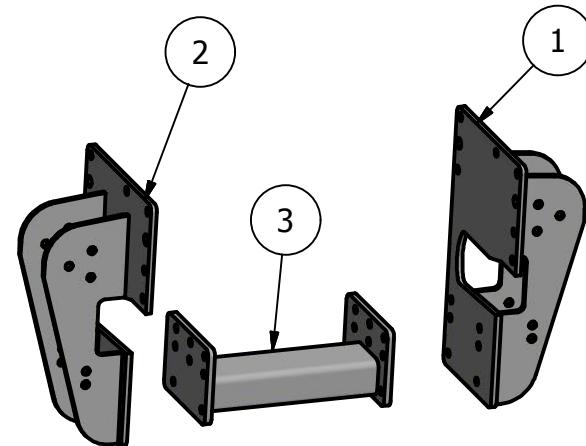

Price List
\$1512.00

Limitations may apply. Please consult
API Sales at 800-288-1117.

Bolt List

QTY	Description	Placement
12	20 mm x 60 mm Bolts	Side Plate to Tractor
12	20 mm Harden Flatwashers	
12	3/4 x 2 1/2 Bolts	Side Plates to Undertruss
12	3/4 in Lock Washers	
12	3/4 in Nuts	

Front

Conv ID: CS-MAGMX-1113-SMS-CONV