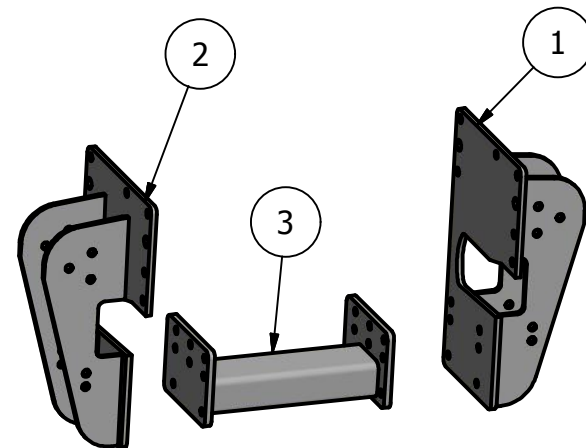

Price List
\$1815.00

Limitations may apply. Please consult
API Sales at 800-288-1117.

Bolt List

QTY	Description	Placement
12	20 mm x 60 mm Bolts	Side Plate to Tractor
12	20 mm Harden Flatwashers	
12	3/4 x 2 1/2 Bolts	Side Plates to Undertruss
12	3/4 in Lock Washers	
12	3/4 in Nuts	

Front

Conv ID: CS-MAGMX-1113-SMS-CONV