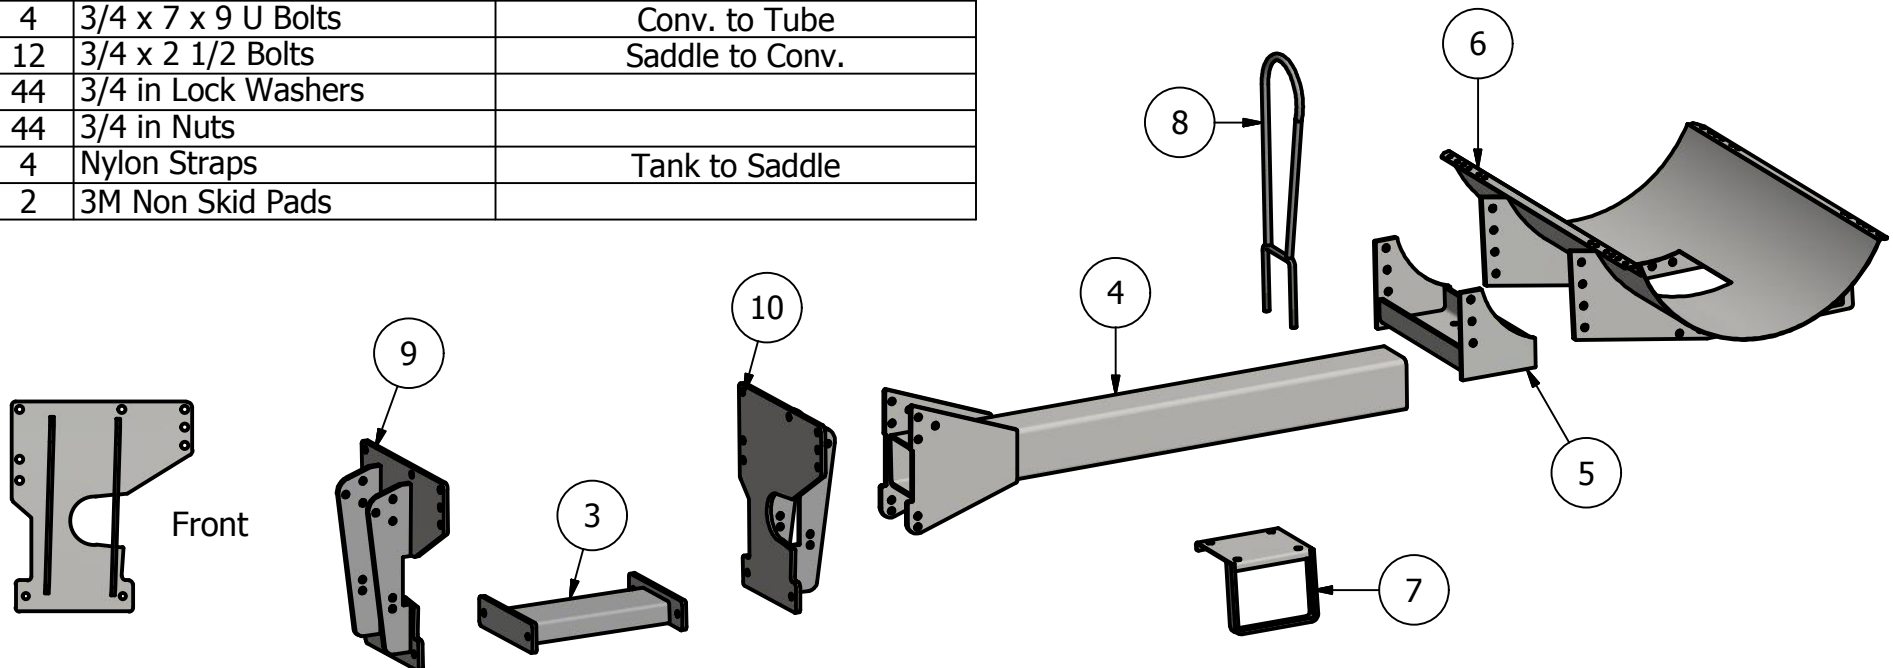

Side Mount Case IH Magnum Mid Range

180, 190, 210, 225 (2009-2010)
200, 220, 240 (2014)

PARTS LIST

ITEM	QTY	PART NUMBER	DESCRIPTION
3	1	20-1209	CS Magnum 180-225 Undertruss
4	2	20-1022	7x7x6' tube, black
5	2	20-1800	Saddle Conv.
6	2	20-1011	300 Saddle
7	1	30-1903	Step bottom Bracket
8	1	30-1902	Step Handle
9	1	20-1416R	Side Plate RH Mid Range 2014
10	1	20-1416L	Side Plate LH Mid Range 2014

300 ID: CS-MAGMX-0914-SMS-300R

Price List
300 gal w/Tanks $5390.00

Bolt List

QTY	Description	Placement
12	20 mm x 90 mm Bolts	Side Plate to Tractor
2	20 mm x 110 mm Bolts	Step to Side Plates to Tractor
14	20 mm Harden Flatwashers	
4	3/4 x 2 1/2 Bolts	Side Plates to Undertruss
20	3/4 x 2 1/2 Bolts	Side plate to Tube
4	3/4 x 7 x 9 U Bolts	Conv. to Tube
12	3/4 x 2 1/2 Bolts	Saddle to Conv.
44	3/4 in Lock Washers	
44	3/4 in Nuts	
4	Nylon Straps	Tank to Saddle
2	3M Non Skid Pads	

Limitations may apply. Please
consult API Sales at
800-288-1117.

2

4

1