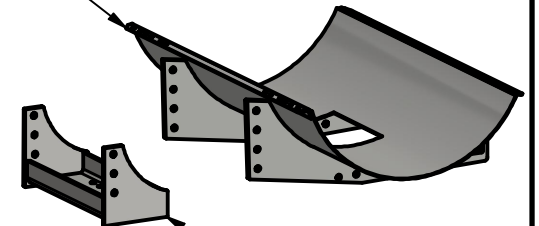

Side Mount Massey Ferguson 8727 S, 8730 S, 8732 S, 8735 S, 8737 S

300 ID: AMC-8700S-21CU-SMS-300R
400 ID: AMC-8700S-21CU-SMS-400R

Bolt List

QTY	Description	Placement
8	20 mm x 90 mm Bolts	Side Plate to Tractor
8	20 mm Harden Flatwashers	
16	3/4 x 2 1/2 Bolts	Side Plates to Undertruss
20	3/4 x 2 1/2 Bolts	Side plate to Tube
4	3/4 x 7 x 9 U Bolts	Conv to Tube
12	3/4 x 2 1/2 Bolts	Saddle to Conv
56	3/4 in Lock Washers	
56	3/4 in Nuts	
4	Nylon Straps	Tank to Saddle

PARTS LIST

ITEM	QTY	PART NUMBER	DESCRIPTION
1	1	30-1208	MF 8700 S Undertruss 20121
2	1	30-1415L	MF 8700 S 2021 Side Plate LH
3	1	30-1415R	MF 8700 S 2021 Side Plate RH
4	2	20-1022	7x7x6' tube, black
5	2	20-1800	Saddle Conv.
6	2	20-1011	300 Saddle
7	2	20-1013	400 Saddle
8	1	30-1903	Step bottom Bracket
9	1	30-1902	Step Handle

Price List:

300 gal w/Tanks $5747.00

400 gal w/Tanks $6330.00

Limitations may apply. Please consult API Sales at 800-288-1117.

Front

3

1

Note: No
Cone Bushing

2

4

8

9

6 or 7

5

2

1