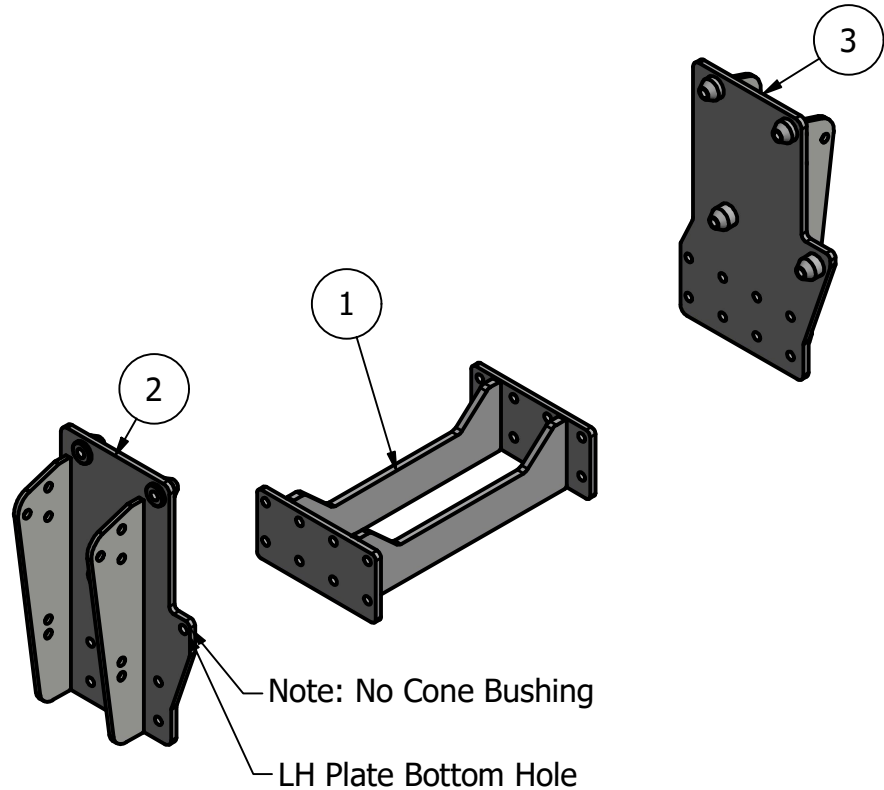

# Side Mount Conv. Massey Ferguson 8727 S, 8730 S, 8732 S, 8735 S, 8737 S

CONV ID: AMC-8700S-8700S-21CU-SMS-CONV

PARTS LIST			
ITEM	QTY	PART NUMBER	DESCRIPTION
1	1	30-1208	MF 8700 S Undertruss 20121
2	1	30-1415L	MF 8700 S 2021 Side Plate LH
3	1	30-1415R	MF 8700 S 2021 Side Plate RH

Front

Bolt List		
QTY	Description	Placement
8	20 mm x 90 mm Bolts	Side Plate to Tractor
8	20 mm Harden Flatwashers	
16	3/4 x 2 1/2 Bolts	Side Plates to Undertruss
16	3/4 x 2 1/2 Bolts	Side plate to Tube
16	3/4 in Lock Washers	
16	3/4 in Nuts	