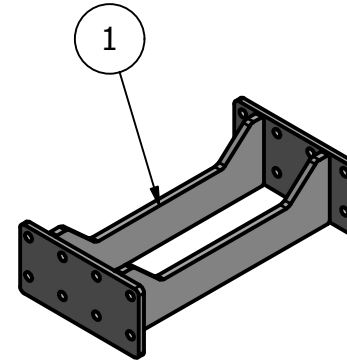

# Side Mount Conv. Massey Ferguson 8727 S, 8730 S, 8732 S, 8735 S, 8737 S

CONV ID: AMC-8700S-8700S-21CU-SMS-CONV

PARTS LIST			
ITEM	QTY	PART NUMBER	DESCRIPTION
1	1	30-1208	MF 8700 S Undertruss 20121
2	1	30-1415L	MF 8700 S 2021 Side Plate LH
3	1	30-1415R	MF 8700 S 2021 Side Plate RH

Front

Note: No Cone Bushing

LH Plate Bottom Hole

Bolt List		
QTY	Description	Placement
8	20 mm x 90 mm Bolts	Side Plate to Tractor
8	20 mm Harden Flatwashers	
16	3/4 x 2 1/2 Bolts	Side Plates to Undertruss
16	3/4 x 2 1/2 Bolts	Side plate to Tube
16	3/4 in Lock Washers	
16	3/4 in Nuts	