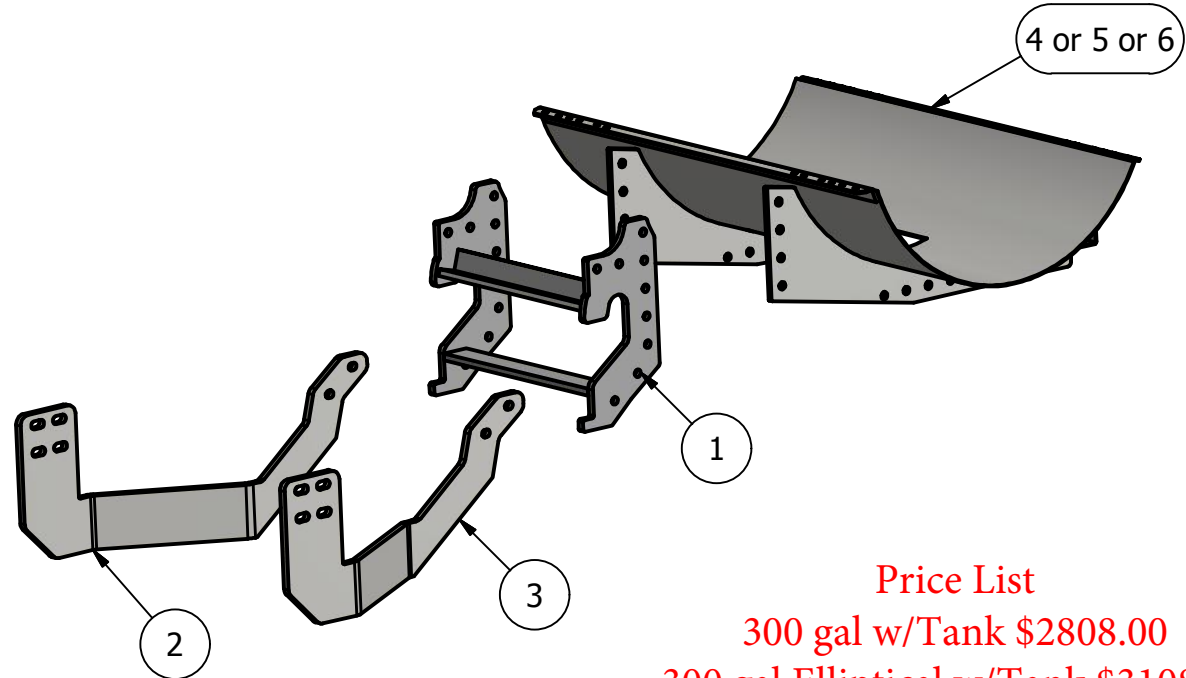

# Front Mount CAT Challenger E Series

## MT755E, MT765E, MT775E

PARTS LIST			
ITEM	QTY	PART NUMBER	DESCRIPTION
1	1	30-1300	Cat MT600 b & c Series Hook
2	1	30-1707L	MT 700 E Front Mount Side Brace LH
3	1	30-1707R	MT 700 E Front Mount Side Brace RH
4	1	20-1011	300 Saddle
5	1	20-1012E	300 Ellip Saddle
6	1	20-1013	400 Saddle

300 ID: AMC-MT700-14CU-FM-300R  
 300E ID: AMC-MT700-14CU-FM-300E  
 400 ID: AMC-MT700-14CU-FM-400R

**Price List**  
 300 gal w/Tank \$2808.00  
 300 gal Elliptical w/Tank \$3108.00  
 400 gal w/Tank \$3145.00

Bolt List		
QTY	Description	Placement
8	20 mm x 60 mm Bolts	Side Braces to Tractor
4	3/4 x 2 1/2 Gd 5 Bolts	Side brace to Hook
8	3/4 x 2 1/2 Gd 5 Bolts	Hook to Saddle
8	20 mm Hardened Flatwashers	
12	3/4" Lockwashers	
12	3/4" Nuts	
2	Nylon Straps	Tank to Saddle