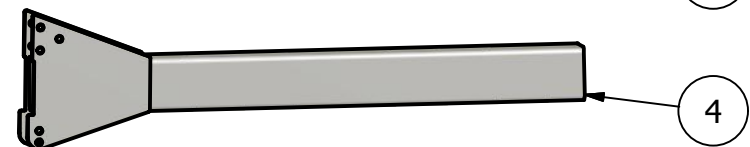

PARTS LIST

ITEM	QTY	PART NUMBER	DESCRIPTION
1	1	20-1408 R	Case MX New Style Side Plate R
2	1	20-1408 L	Case MX New Style Side Plate L
3	1	20-1205	Case MX Undertruss New style
4	2	20-1022	7x7x6' tube, black
5	2	20-1800	Saddle Conv.
6	2	20-1011	300 Saddle
7	2	20-1013	400 Saddle

Price List

300 gal w/Tanks \$4900.00

400 gal w/Tanks \$5430.00

Limitations may apply. Please consult API Sales at 800-288-1117.

Front

300 ID: CS-MAGMX-9911-SMS-300R
400 ID: CS-MAGMX-9911-SMS-400R