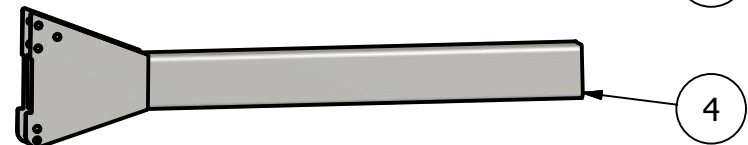

PARTS LIST

ITEM	QTY	PART NUMBER	DESCRIPTION
1	1	20-1408 R	Case MX New Style Side Plate R
2	1	20-1408 L	Case MX New Style Side Plate L
3	1	20-1205	Case MX Undertruss New style
4	2	20-1022	7x7x6' tube, black
5	2	20-1800	Saddle Conv.
6	2	20-1011	300 Saddle
7	2	20-1013	400 Saddle

**Price List**

300 gal w/Tanks **\$5390.00**

400 gal w/Tanks **\$5973.00**

Limitations may apply. Please  
consult API Sales at 800-288-1117.

Front

300 ID: CS-MAGMX-9911-SMS-300R  
400 ID: CS-MAGMX-9911-SMS-400R