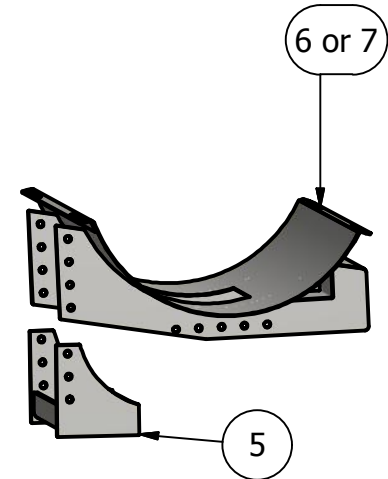

Side Mount Case IH MX Series

180,200,220,240,270 (1999-2002)
210,230,255,285 (2003-2005)
215,245,275,305 (2006-2007)
Magnum
215,245,275,305,335 (2008-2011)

Bolt List

QTY	Description	Placement
12	20 mm x 90 mm Bolts	Side Plate to Tractor
2	20 mm x 110 mm Bolts	Step to Side Plates to Tractor
14	20 mm Harden Flatwashers	
4	3/4 x 2 1/2 Bolts	Side Plates to Undertruss
20	3/4 x 2 1/2 Bolts	Side plate to Tube
4	3/4 x 7 x 9 U Bolts	Conv to Tube
12	3/4 x 2 1/2 Bolts	Saddle to Conv
44	3/4 in Lock Washers	
44	3/4 in Nuts	
4	Nylon Straps	Tank to Saddle
2	3M Non Skid Pads	

PARTS LIST

ITEM	QTY	PART NUMBER	DESCRIPTION
1	1	20-1408 R	Case MX New Style Side Plate R
2	1	20-1408 L	Case MX New Style Side Plate L
3	1	20-1205	Case MX Undertruss New style
4	2	20-1022	7x7x6' tube, black
5	2	20-1800	Saddle Conv.
6	2	20-1011	300 Saddle
7	2	20-1013	400 Saddle

Price List

300 gal w/Tanks **$5390.00**

400 gal w/Tanks **$5973.00**

Limitations may apply. Please
consult API Sales at 800-288-1117.

300 ID: CS-MAGMX-9911-SMS-300R
400 ID: CS-MAGMX-9911-SMS-400R

2

1

1

B

B

A

A