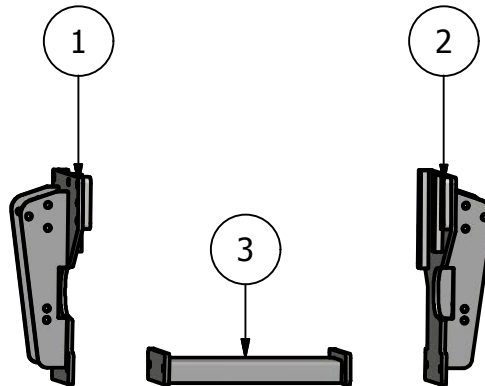

300 ID: CS-MAGMX-9911-SMS-300R
400 ID: CS-MAGMX-9911-SMS-400R