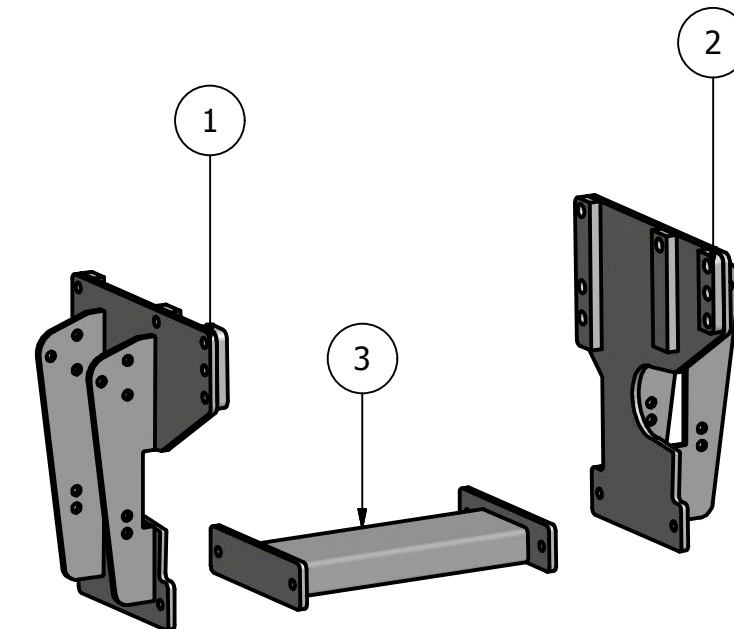

Side Mount Conv. Case IH MX Series

180,200,220,240,270 (1999-2002)
 210,230,255,285 (2003-2005)
 215,245,275,305 (2006-2007)
 Magnum
 215,245,275,305,335 (2008-2011)

Bolt List

QTY	Description	Placement
12	20 mm x 90 mm Bolts	Side Plate to Tractor
2	20 mm x 110 mm Bolts	Step to Side Plates to Tractor
14	20 mm Harden Flatwashers	
4	3/4 x 2 1/2 Bolts	Side Plates to Undertruss
4	3/4 in Lock Washers	
4	3/4 in Nuts	

PARTS LIST

ITEM	QTY	PART NUMBER	DESCRIPTION
1	1	20-1408 R	Case MX New Style Side Plate R
2	1	20-1408 L	Case MX New Style Side Plate L
3	1	20-1205	Case MX Undertruss New style

Price List
\$1375.00

Limitations may apply. Please consult API Sales at 800-288-1117.