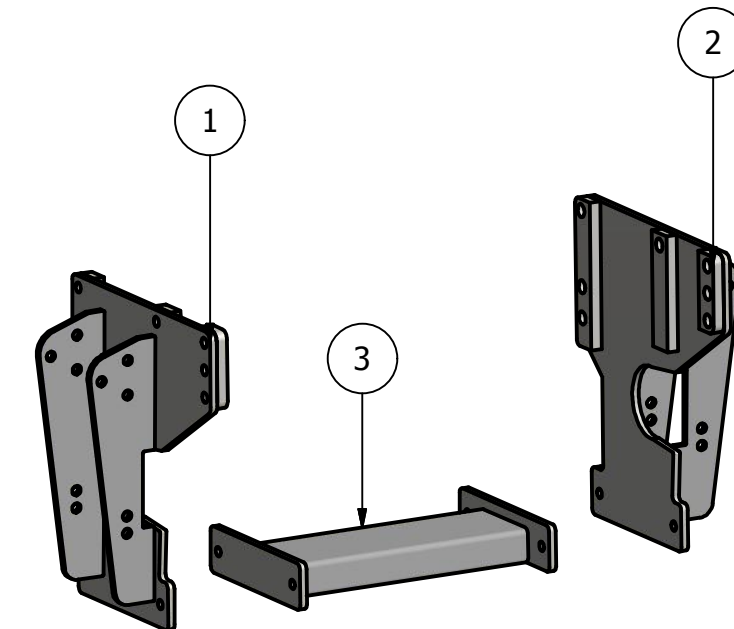

# Side Mount Conv. Case IH MX Series

180,200,220,240,270 (1999-2002)  
 210,230,255,285 (2003-2005)  
 215,245,275,305 (2006-2007)  
 Magnum  
 215,245,275,305,335 (2008-2011)

### Bolt List

QTY	Description	Placement
12	20 mm x 90 mm Bolts	Side Plate to Tractor
2	20 mm x 110 mm Bolts	Step to Side Plates to Tractor
14	20 mm Harden Flatwashers	
4	3/4 x 2 1/2 Bolts	Side Plates to Undertruss
4	3/4 in Lock Washers	
4	3/4 in Nuts	

### PARTS LIST

ITEM	QTY	PART NUMBER	DESCRIPTION
1	1	20-1408 R	Case MX New Style Side Plate R
2	1	20-1408 L	Case MX New Style Side Plate L
3	1	20-1205	Case MX Undertruss New style

Price List  
**\$1815.00**