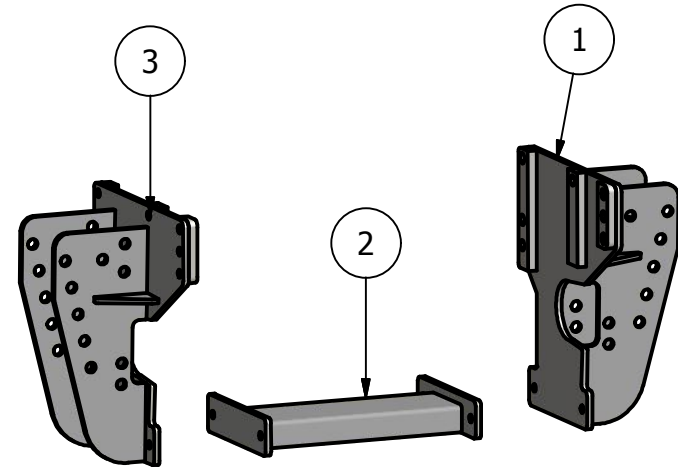

Side Mount Dual Conv. Case IH MX Series

180,200,220,240,270 (1999-2002)
210,230,255,285 (2003-2005)
215,245,275,305 (2006-2007)
Magnum
215,245,275,305,335 (2008-2011)

PARTS LIST			
ITEM	QTY	PART NUMBER	DESCRIPTION
1	1	20-1414 L	Case MX New Style Side Plate L
2	1	20-1205	Case MX Undertruss New style
3	1	20-1414 R	Case MX New Style Side Plate R

Price List
\$1512.00

Limitations may apply.
Please consult API Sales
at 800-288-1117.

Bolt List		
QTY	Description	Placement
12	20 mm x 90 mm Bolts	Side Plate to Tractor
2	20 mm x 110 mm Bolts	Step to Side Plates to Tractor
14	20 mm Harden Flatwashers	
4	3/4 x 2 1/2 Bolts	Side Plates to Undertruss
4	3/4 in Lock Washers	
4	3/4 in Nuts	