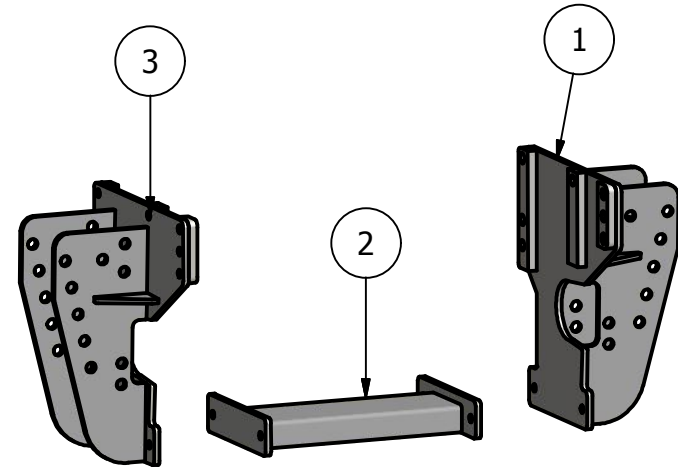

Side Mount Dual Conv. Case IH MX Series

180,200,220,240,270 (1999-2002)
210,230,255,285 (2003-2005)
215,245,275,305 (2006-2007)
Magnum
215,245,275,305,335 (2008-2011)

PARTS LIST			
ITEM	QTY	PART NUMBER	DESCRIPTION
1	1	20-1414 L	Case MX New Style Side Plate L
2	1	20-1205	Case MX Undertruss New style
3	1	20-1414 R	Case MX New Style Side Plate R

Price List
\$1815.00

Limitations may apply.
Please consult API Sales
at 800-288-1117.

Bolt List		
QTY	Description	Placement
12	20 mm x 90 mm Bolts	Side Plate to Tractor
2	20 mm x 110 mm Bolts	Step to Side Plates to Tractor
14	20 mm Harden Flatwashers	
4	3/4 x 2 1/2 Bolts	Side Plates to Undertruss
4	3/4 in Lock Washers	
4	3/4 in Nuts	