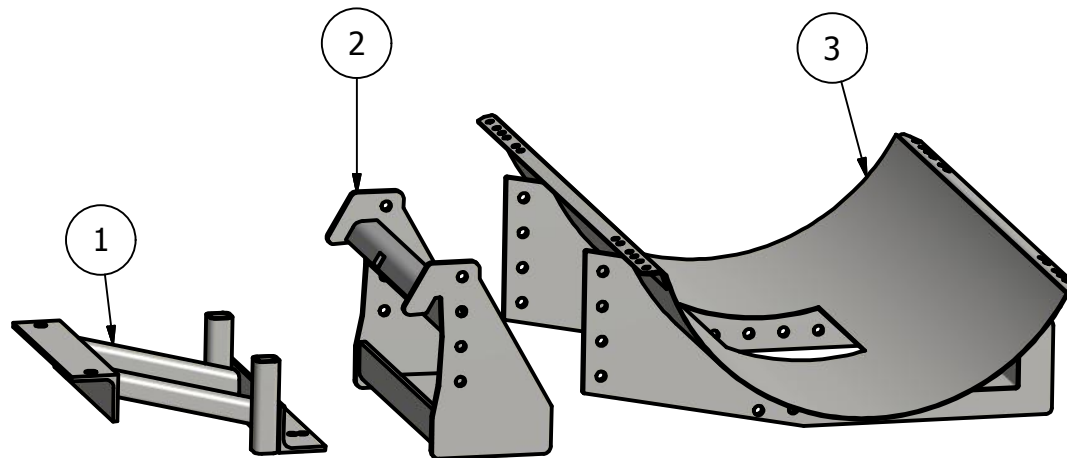

# Front Mount Case IH MXM 175, MXM190

PARTS LIST			
ITEM	QTY	PART NUMBER	DESCRIPTION
1	1	20-1607	Front mount Bracket
2	1	20-1303	Case MX 180/270 Hook
3	1	20-1011	300 Saddle

**Price List**  
**\$2445.00**

Limitations may apply. Please  
consult API Sales at 800-288-1117.

Bolt List		
QTY	Description	Placement
2	20 mm x 45 mm Bolts	Side Plate to Tractor
2	20 mm Harden Flatwashers	
2	3/4 x 2 1/2 Bolts	Tractor Bracket to Hook
8	3/4 x 2 1/2 Bolts	Hook to Saddle
10	3/4 in Lock Washers	
10	3/4 in Nuts	
2	Nylon Straps	Tank to Saddle