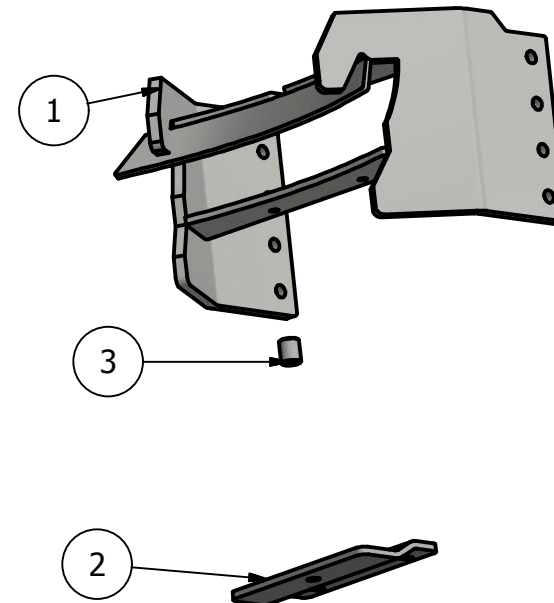

# Front Mount Conv. New Holland

TG210, TG230, TG255, TG285  
TG215, TG245, TG275, TG305  
T8010, T8020, T8030, T8040, T8050

Bolt List

QTY	Description	Placement
8	3/4 x 2 1/2 Bolts	Hook to Saddle
1	3/4 x 3 Bolts	Lock Plate to Weight Bracket
9	3/4 in Lock Washers	
9	3/4 in Nuts	
2	1/2 x 2 Bolts	Lock Plate to Hook Bracket
2	1/2 in Lock Washers	
2	1/2 in Nuts	

PARTS LIST

ITEM	QTY	PART NUMBER	DESCRIPTION
1	1	40-1300	NH/GEN Hook
2	1	40-1900	NH/Gen Lock Plate
3	1	40-1901	NH/GEN FM Bushing

Price List  
\$770.00

Limitations may apply. Please  
consult API Sales at 800-288-1117.