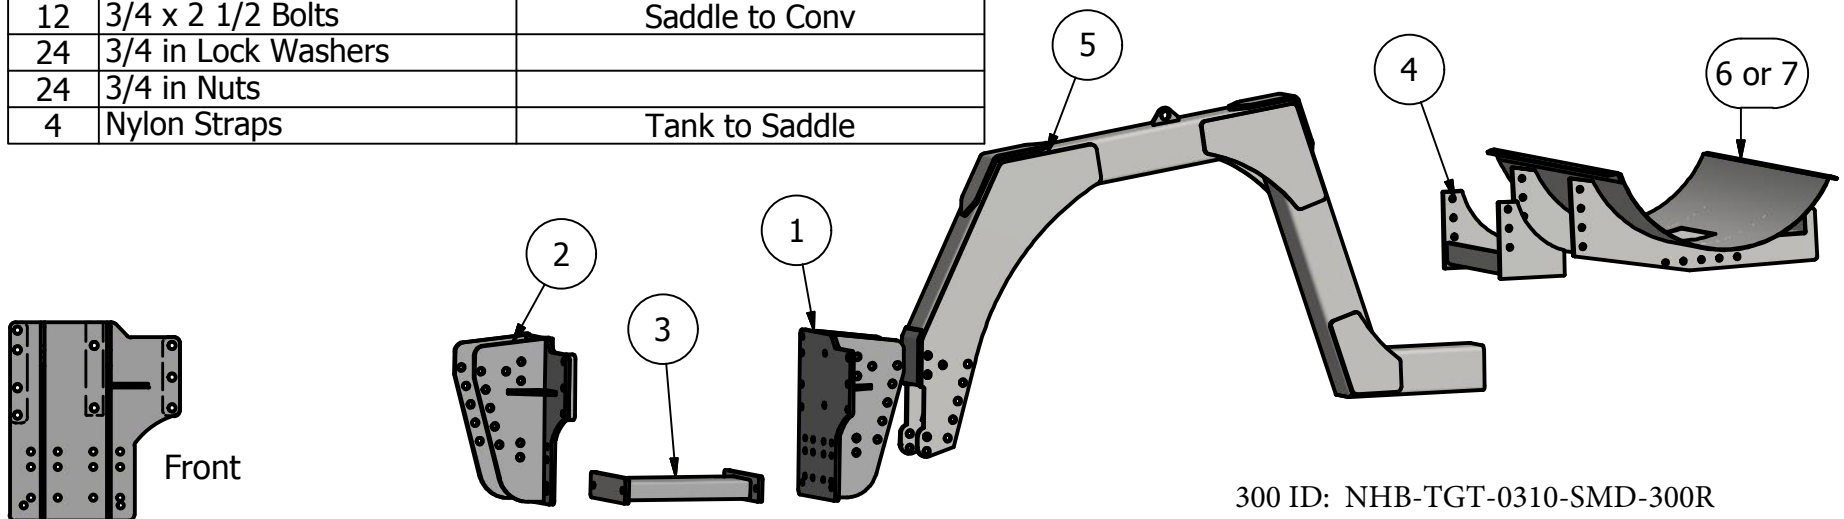

Side Mount Duals New Holland

TG210, TG230, TG255, TG285
TG215, TG245, TG275, TG305
T8010, T8020, T8030, T8040, T8050

PARTS LIST			
ITEM	QTY	PART NUMBER	DESCRIPTION
1	1	40-1405L	Side Plate LH Terra Glide Dual
2	1	40-1405R	Side Plate RH Terra Glide Dual
3	1	40-1202	New Holland Undertruss TG
4	2	20-1800	Saddle Conv.
5	2	20-1029	Extended Dual Tube 12-2012
6	2	20-1011	300 Saddle
7	2	20-1013	400 Saddle

Bolt List		
QTY	Description	Placement
9	20 mm x 60 mm Bolts LH	Side Plate to Tractor
9	20 mm x 90 mm Bolts RH	Side Plate to Tractor
18	20 mm Harden Flatwashers	
4	3/4 x 2 1/2 Bolts	Side Plates to Undertruss
28	1 x 2 1/2 Gr 8 Bolts	Side Plate to Tube
12	1 x 3 Gr 8 Bolts	Side Plate to Tube
40	1 in Lock Washers	
40	1 in Nuts	
4	3/4 x 7 x 9 U Bolts	Conv to Tube
12	3/4 x 2 1/2 Bolts	Saddle to Conv
24	3/4 in Lock Washers	
24	3/4 in Nuts	
4	Nylon Straps	Tank to Saddle

Price List

300 gal w/Tanks $7672.00

400 gal w/Tanks $8255.00

Limitations may apply. Please
consult API Sales at
800-288-1117.

300 ID: NHB-TGT-0310-SMD-300R

400 ID: NHB-TGT-0310-SMD-400R