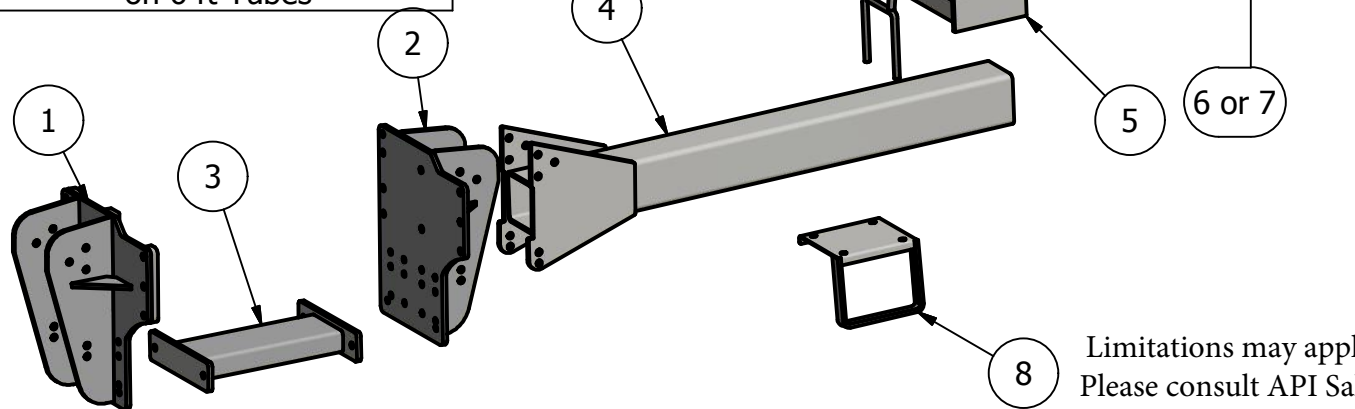

Side Mount New Holland

TG210, TG230, TG255, TG285
TG215, TG245, TG275, TG305

T8010, T8020, T8030, T8040, T8050

300 ID: NHB-TGT-0310-SMS-300R

400 ID: NHB-TGT-0310-SMS-400R

Bolt List

QTY	Description	Placement
9	20 mm x 60 mm Bolts LH	Side Plate to Tractor
9	20 mm x 90 mm Bolts RH	Side Plate to Tractor
18	20 mm Harden Flatwashers	
4	3/4 x 2 1/2 Bolts	Side Plates to Undertruss
20	3/4 x 2 1/2 Bolts	Side plate to Tube
4	3/4 x 7 x 9 U Bolts	Conv to Tube
12	3/4 x 2 1/2 Bolts	Saddle to Conv
56	3/4 in Lock Washers	
56	3/4 in Nuts	
4	Nylon Straps	Tank to Saddle
2	3 M Non Skid Pads	on 6 ft Tubes

PARTS LIST

ITEM	QTY	PART NUMBER	DESCRIPTION
1	1	40-1402R	Side Plate RH Terra Glide
2	1	40-1402L	Side Plate LH Terra Glide
3	1	40-1202	New Holland Undertruss TG
4	2	20-1022	7x7x6' tube
5	2	20-1800	Saddle Conv.
6	2	20-1011	300 Saddle
7	2	20-1013	400 Saddle
8	1	30-1903	Step bottom Bracket
9	1	30-1902	Step Handle

Price List

300 gal w/Tanks $5747.00

400 gal w/Tanks $6330.00

Limitations may apply.
Please consult API Sales
at 800-288-1117.