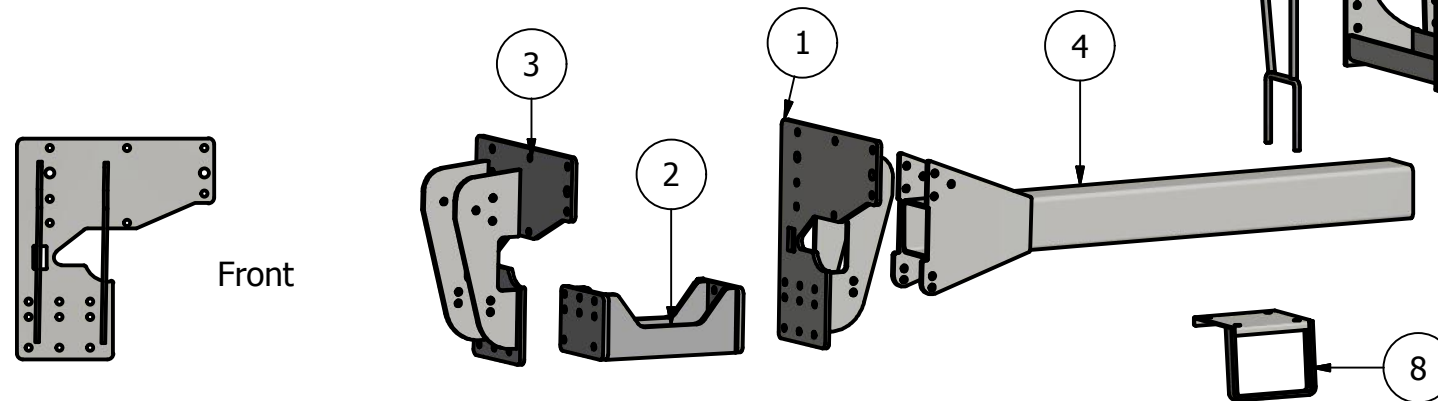

Side Mount New Holland

T8.275, T8.300, T8.330, T8.360, T8.390

Bolt List

QTY	Description	Placement
14	20 mm x 60 mm Bolts	Side Plate to Tractor
14	20 mm Harden Flatwashers	
16	3/4 x 2 1/2 Bolts	Side Plates to Undertruss
20	3/4 x 2 1/2 Bolts	Side plate to Tube
4	3/4 x 7 x 9 U Bolts	Conv to Tube
12	3/4 x 2 1/2 Bolts	Saddle to Conv
56	3/4 in Lock Washers	
56	3/4 in Nuts	
4	Nylon Straps	Tank to Saddle

300 ID: NHB-T8-1114-SMS-300R

400 ID: NHB-T8-1114-SMS-400R

PARTS LIST

ITEM	QTY	PART NUMBER	DESCRIPTION
1	1	40-1403L	NH T8 Side Plate LH 2011
2	1	40-1203	NH T8 Undertruss 2011
3	1	40-1403R	NH T8 Side Plate RH 2011
4	2	20-1022	7x7x6' tube, black
5	2	20-1800	Saddle Conv.
6	2	20-1011	300 Saddle
7	2	20-1013	400 Saddle
8	1	30-1903	Step bottom Bracket
9	1	30-1902	Step Handle