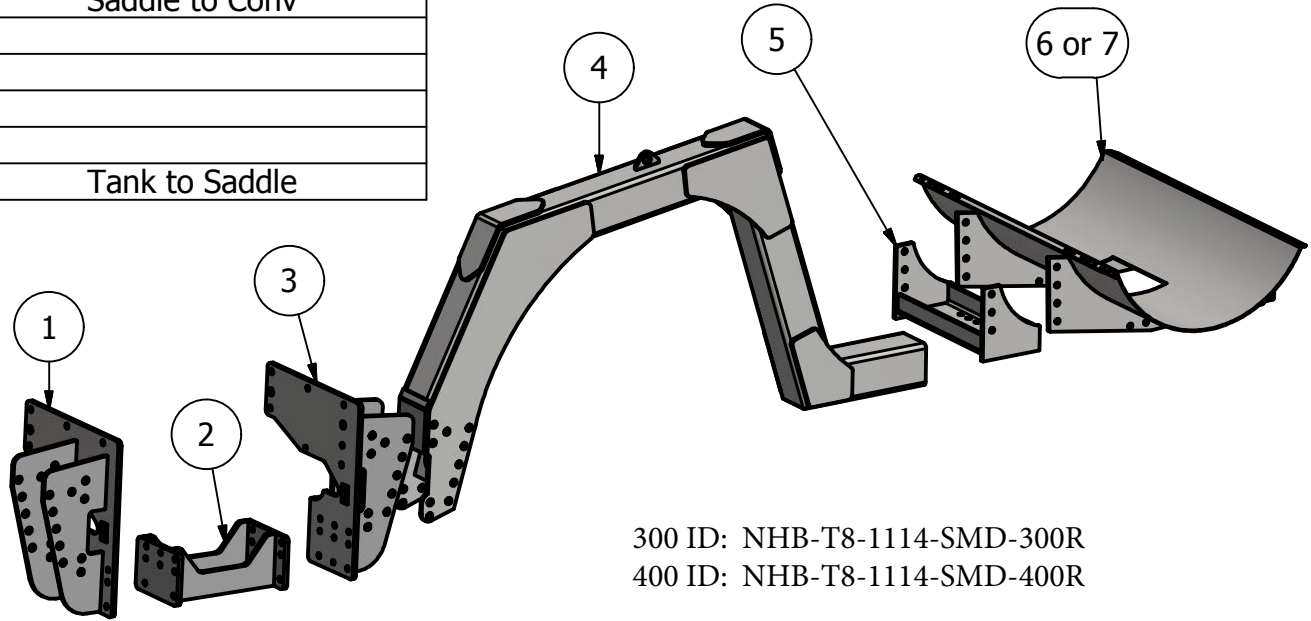

Side Mount Duals New Holland T8.275, T8.300, T8.330 T8.360, T8.390

PARTS LIST			
ITEM	QTY	PART NUMBER	DESCRIPTION
1	1	40-1404 L	NH T8 Side Plate LH 2013
2	1	40-1203	NH T8 Undertruss 2011
3	1	40-1404 R	NH T8 Side Plate RH 2013
4	2	20-1029	Extended Dual Tube 12-2012
5	2	20-1800	Saddle Conv.
6	2	20-1011	300 Saddle
7	2	20-1013	400 Saddle

Price List

300 gal w/Tanks \$7672.00

400 gal w/Tanks \$8255.00

Limitations may apply. Please consult API Sales at 800-288-1117.

Bolt List		
QTY	Description	Placement
14	20 mm x 60 mm Bolts	Side Plate to Tractor
14	20 mm Harden Flatwashers	
16	3/4 x 2 1/2 Bolts	Side Plates to Undertruss
12	1 x 3 Bolts	Side plate to Tube
28	1 x 2 1/2 Bolts	Side plates to Tube
4	3/4 x 7 x 9 U Bolts	Conv to Tube
12	3/4 x 2 1/2 Bolts	Saddle to Conv
40	1 in Lock Washers	
40	1 in Nuts	
36	3/4 in Lock Washers	
36	3/4 in Nuts	
4	Nylon Straps	Tank to Saddle