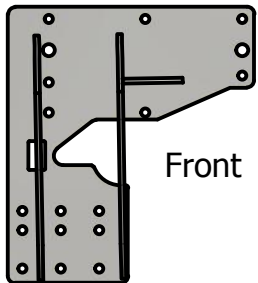

Side Mount Duals New Holland T8.275, T8.300, T8.330 T8.360, T8.390

PARTS LIST			
ITEM	QTY	PART NUMBER	DESCRIPTION
1	1	40-1404 L	NH T8 Side Plate LH 2013
2	1	40-1203	NH T8 Undertruss 2011
3	1	40-1404 R	NH T8 Side Plate RH 2013
4	2	20-1029	Extended Dual Tube 12-2012
5	2	20-1800	Saddle Conv.
6	2	20-1011	300 Saddle
7	2	20-1013	400 Saddle

Price List

300 gal w/Tanks \$7672.00

400 gal w/Tanks \$8255.00

Limitations may apply. Please consult API Sales at 800-288-1117.

Bolt List		
QTY	Description	Placement
14	20 mm x 60 mm Bolts	Side Plate to Tractor
14	20 mm Harden Flatwashers	
16	3/4 x 2 1/2 Bolts	Side Plates to Undertruss
12	1 x 3 Bolts	Side plate to Tube
28	1 x 2 1/2 Bolts	Side plates to Tube
4	3/4 x 7 x 9 U Bolts	Conv to Tube
12	3/4 x 2 1/2 Bolts	Saddle to Conv
40	1 in Lock Washers	
40	1 in Nuts	
36	3/4 in Lock Washers	
36	3/4 in Nuts	
4	Nylon Straps	Tank to Saddle