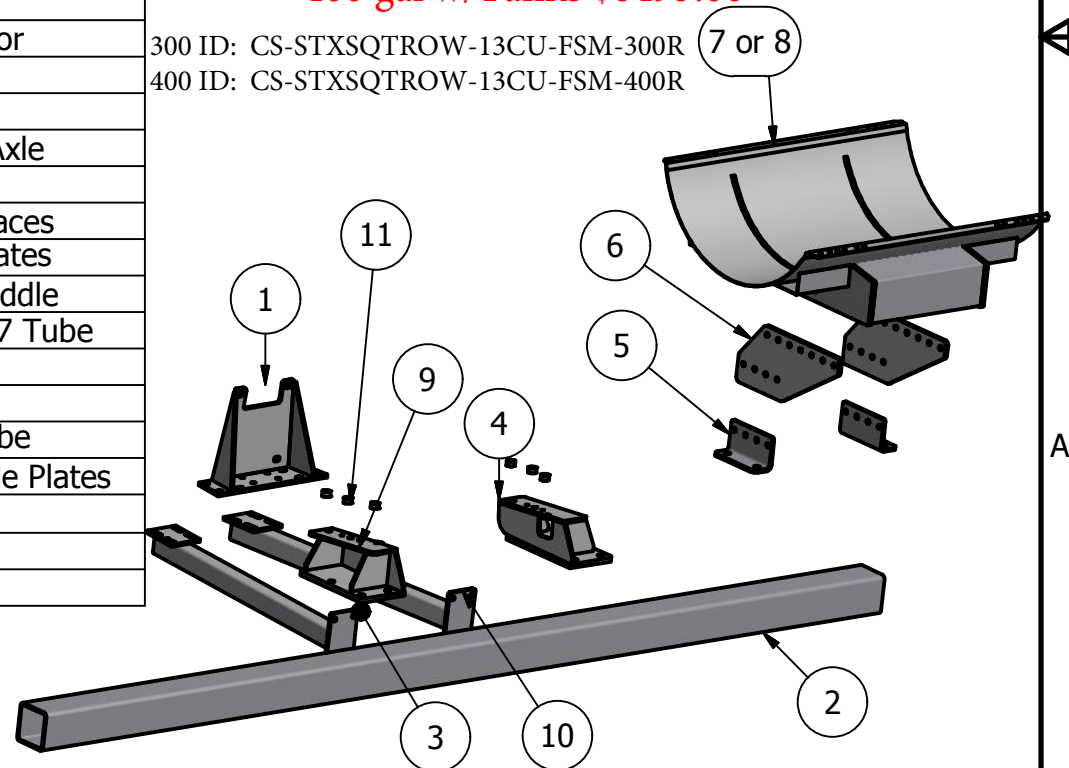

2

1

Front Side Mount Case IH

RowTrac 350QT, 400QT, 450QT, 500QT

Limitations may apply. Please consult API
Sales at 800-288-1117.

PARTS LIST

ITEM	QTY	PART NUMBER	DESCRIPTION
1	1	20-1502	Case STX/Steiger Axle Plate Lg & XL Frame
2	1	20-1025	16 ft Tube
3	1	20-1709R	Axle Brace Tube RH 2011
4	1	20-1608 L	Row Track Tractor Bracket L
5	4	60-1033	4 x 6 Formed Angle x 11 in
6	4	20-1900	Case STX/Steiger Quad Track Tank Ext
7	2	20-1011	300 Saddle
8	2	20-1013	400 Saddle
9	1	20-1608 R	Row Track Tractor Bracket R
10	1	20-1709L	Axle Brace Tube LH 2011
11	6	20-1910	Tool Box Spacer

Bolt List

QTY	Description	Placement
6	20 mm x 90 mm x 10.9 Bolts	Side Plate to Tractor
6	20 mm Nuts	
4	1/2 x 2 1/2 Bolts	Side Plate to Tractor
4	1/2 in Lock Washers	
4	1/2 in Nuts	
4	20 mm x 60 mm x 10.9 Bolts	Axle Plate to Front Axle
10	20 mm Hardened Flat Washers	
8	3/4 x 2 1/2 Bolts	Axle Plate to Side Braces
16	3/4 x 2 1/2 Bolts	Angle to Tank Ext Plates
20	3/4 x 2 1/2 Bolts	Tank ext Plates to Saddle
4	3/4 x 7 x 9 U-bolts	Axle side Braces to 7 x 7 Tube
52	3/4 in Lock Washers	
52	3/4 in Nuts	
4	1 x 7 x 9 U-bolts	Saddle Angle to Tube
4	1 x 7 x 9 U Bolt	7 x 7 Tube to Tractor Side Plates
16	1" Lockwashers	
16	1" Nuts	
4	Nylon Straps	Tank to Saddle

Price List

300 gal w/Tanks \$5935.00

400 gal w/Tanks \$6495.00

300 ID: CS-STXSQTROW-13CU-FSM-300R
400 ID: CS-STXSQTROW-13CU-FSM-400R

Front

2

1