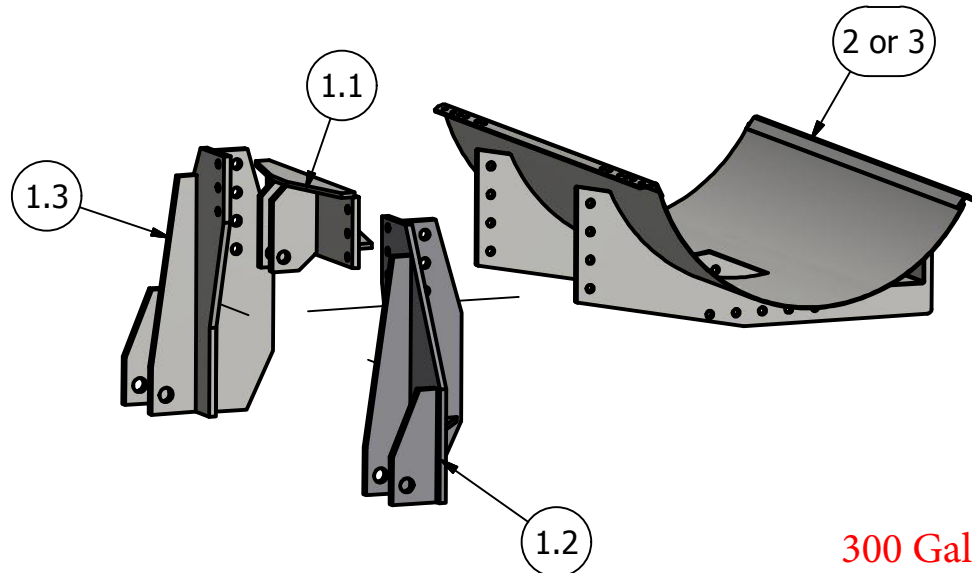

# Heavy 3 Point Saddle Conv.

PARTS LIST			
ITEM	QTY	PART NUMBER	DESCRIPTION
1	1	3 point Hitch Assembly Cat 2	
1.1	1	60-1010	Top Hitch, Heavy Duty
1.2	1	60-1010 R	RH Bottom 3 Point Bracket
1.3	1	60-1010 L	LH Bottom 3 Point Bracket
2	1	10-1011	300 Saddle
3	1	10-1013	400 Saddle

Bolt List		
QTY	Description	Placement
6	3/4 x 2 1/2 Bolts	Top Hitch Bracket to Side Brackets
8	3/4 x 2 1/2 Bolts	Side Brackets to Saddle
14	3/4 in Lock Washers	
14	3/4 in Nuts	
1	1 1/4 x 6 Pin	Top Hitch Pin
2	1 7/16 x 11	Bottom Hitch Pins
3	D ring Pins	
2	Nylon Straps	Tank to Saddle